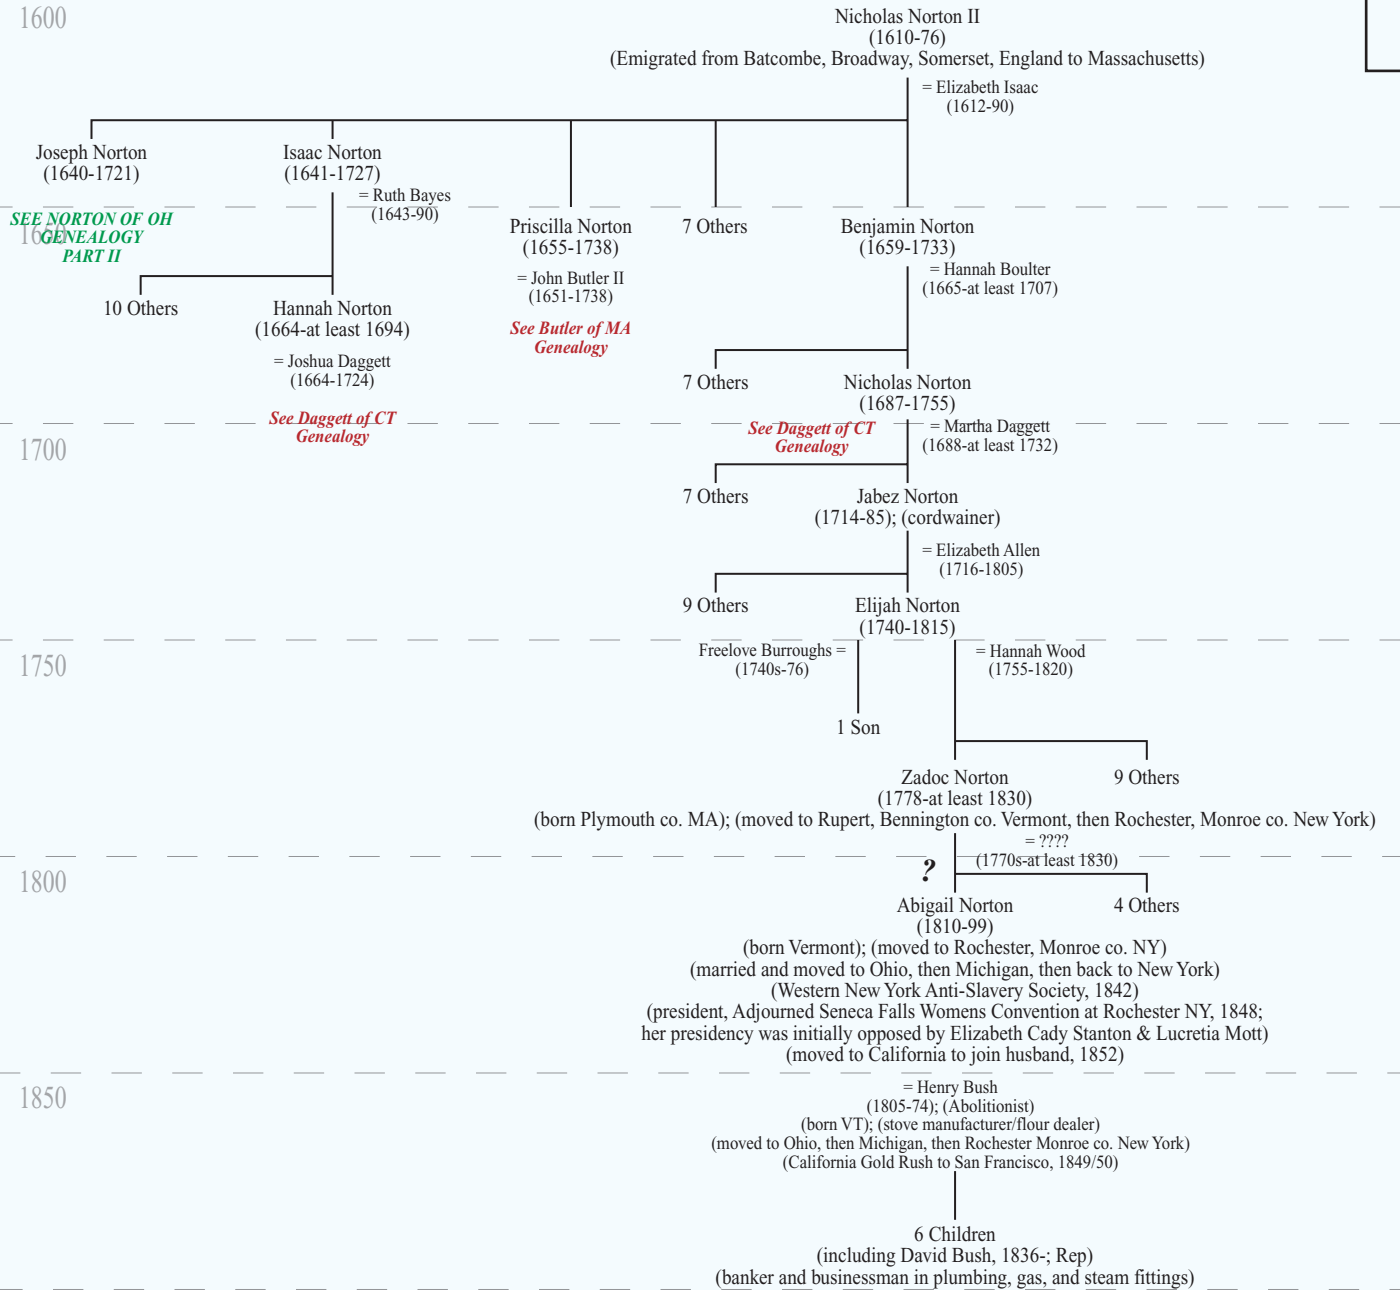

Partial Genealogy of the Nortons
(of New York)

Main Political Affiliation:	
1763-83	Whig/Revolutionary
1789-1823	Federalist
1824-33	National Republican
1834-53	Whig
1854-	Republican

SEE NORTON OF OH
GENEALOGY
PART II

See Butler of MA
Genealogy

See Daggett of CT
Genealogy

See Daggett of CT
Genealogy