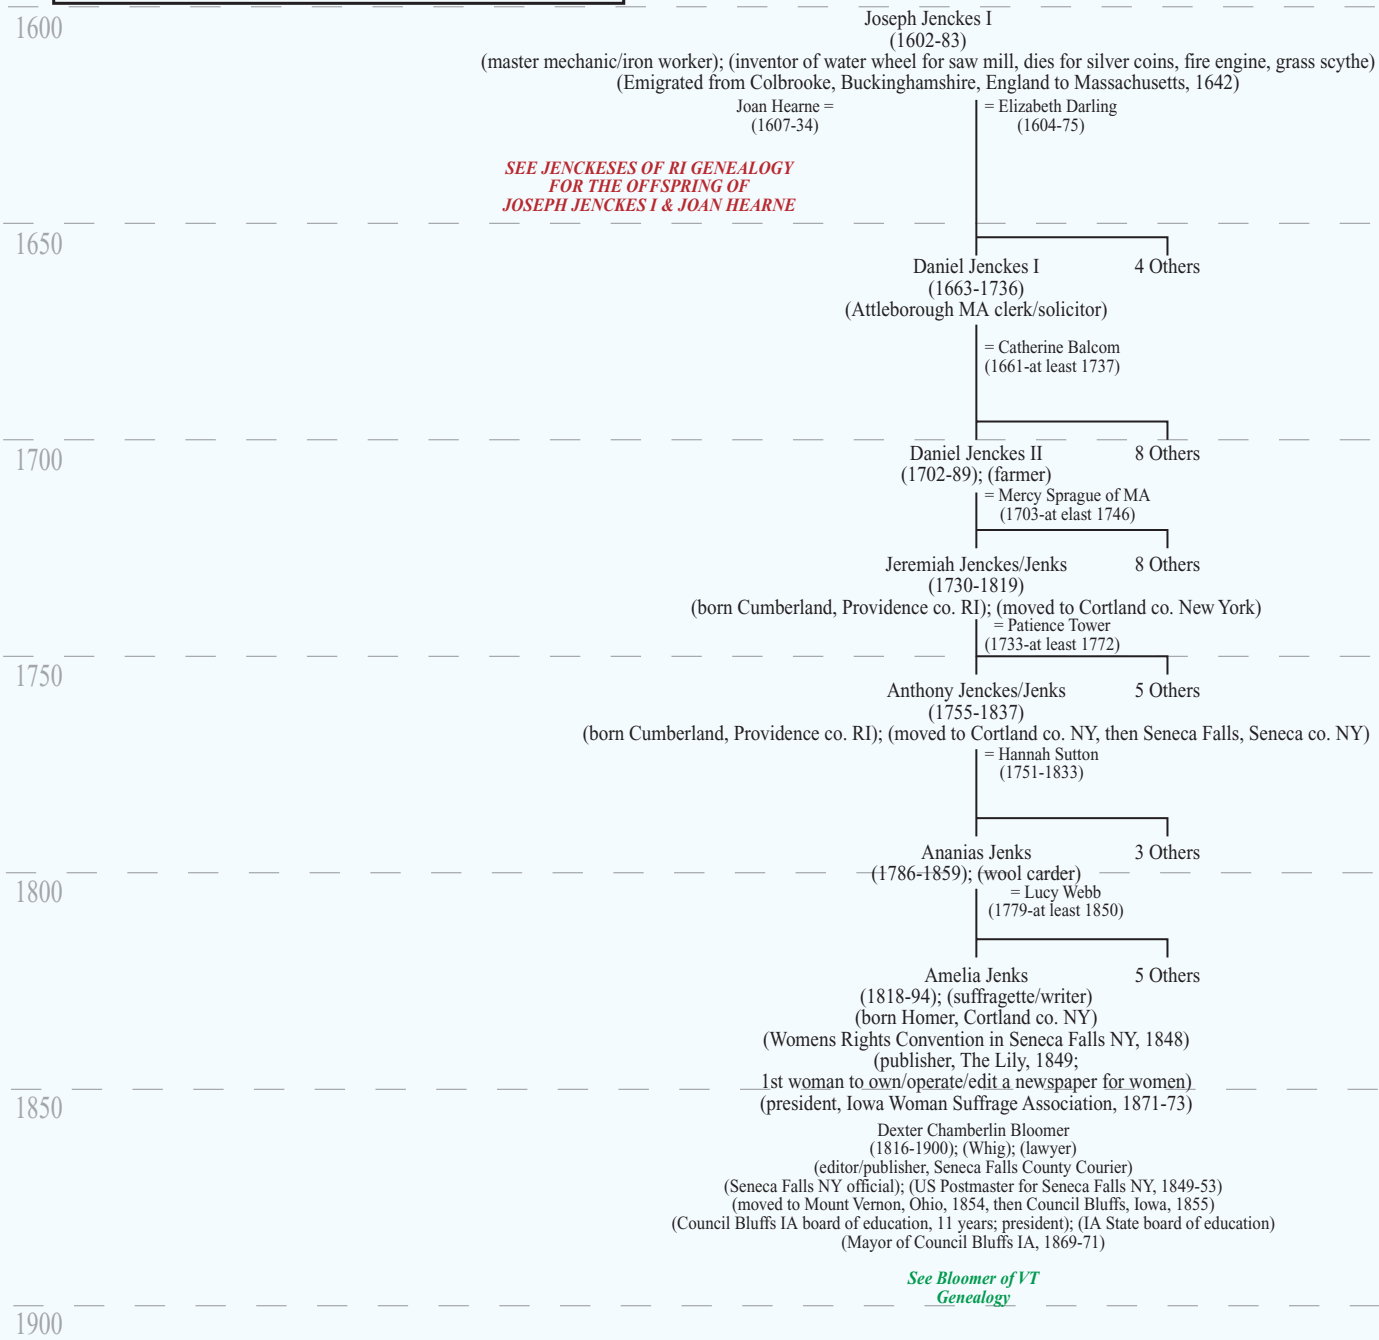

Partial Genealogy of the Jenkses
(of New York & Massachusetts)

Main Political Affiliation:	
1763-83	Whig/Revolutionary
1789-1823	Federalist ??
1824-33	National Republican
1834-53	Whig
1854-	Republican

SEE JENCKESES OF RI GENEALOGY
FOR THE OFFSPRING OF
JOSEPH JENCKES I & JOAN HEARNE