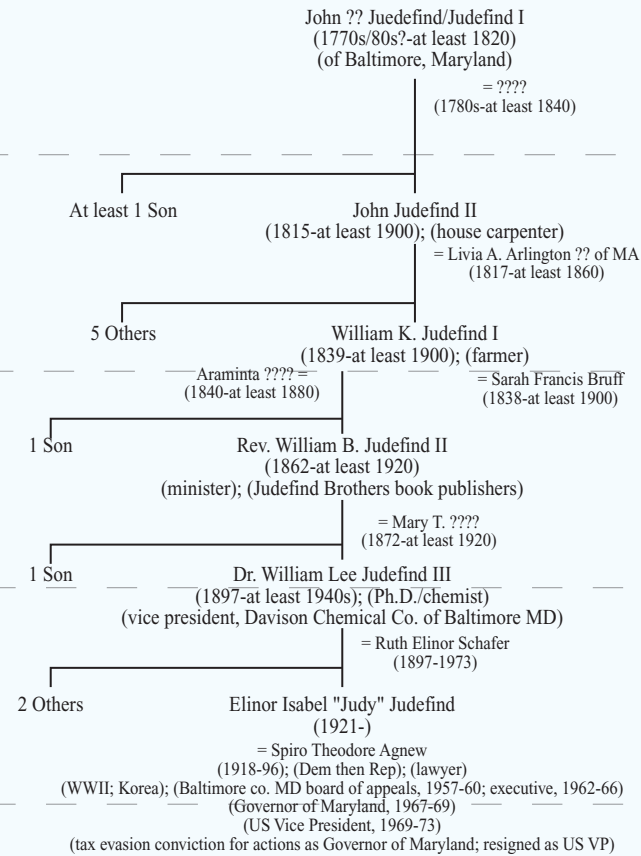

Partial Genealogy of the Judefinds  
(of Maryland)

**Main Political Affiliation:**

1763-83	
1789-1823	Republican
1824-33	National Republican
1834-53	Whig
1854-	Republican

1700

1750

1800

1850

1900

1950

2000

*See Agnew of MD  
Genealogy*