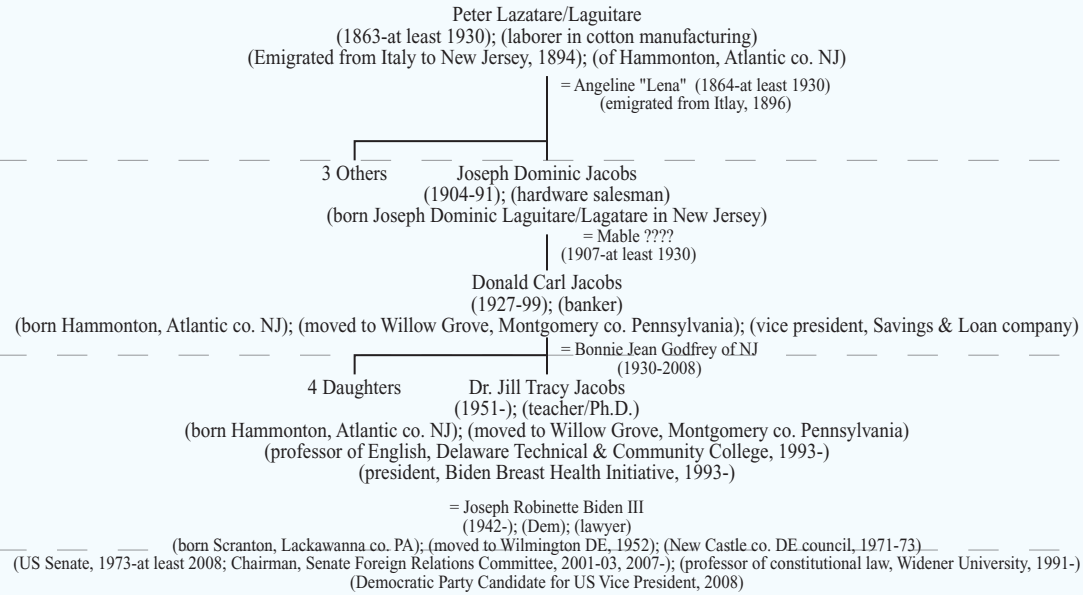

Partial Genealogy of the Jacobses  
(of New Jersey)

1800

1850

1900

1950

2000

*See Biden of DE  
Genealogy*

**Main Political Affiliation:**

1763-83

1789-1823

1824-33

1834-53

1854-

Democrat