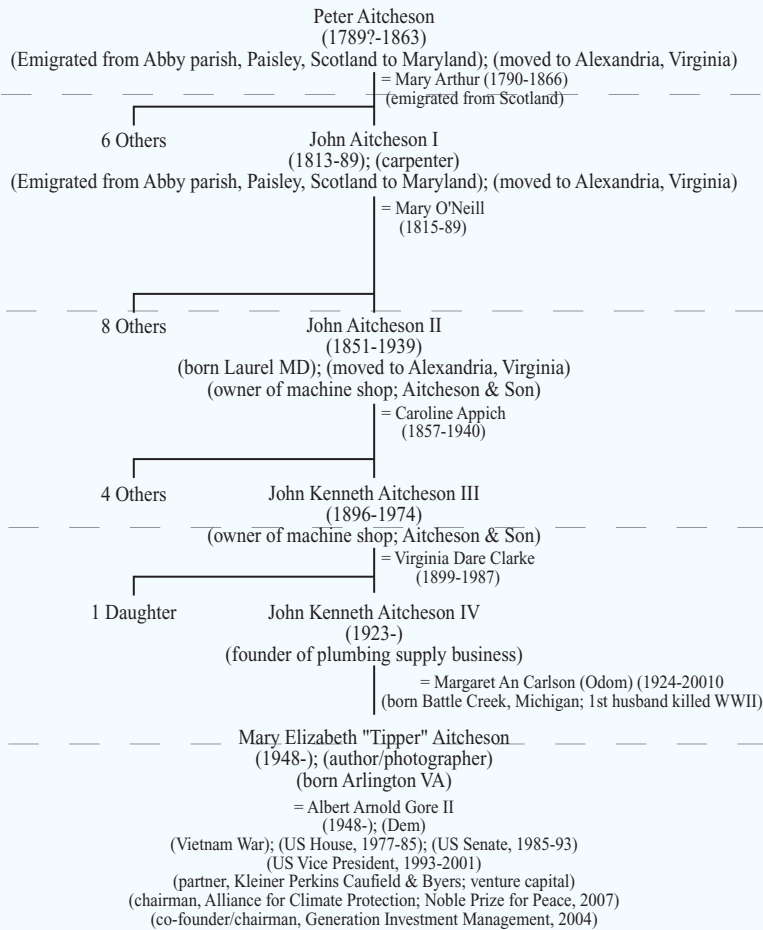

Partial Genealogy of the Aitchesons
(of Virginia)

Main Political Affiliation:

1763-83	Whig/Revolutionary
1789-1823	Republican
1824-332	National Republican
1834-53	Whig
1854-	Republican & Democrat

1700

1750

1800

1850

1900

1950

2000

*See Gore of TN
Genealogy*