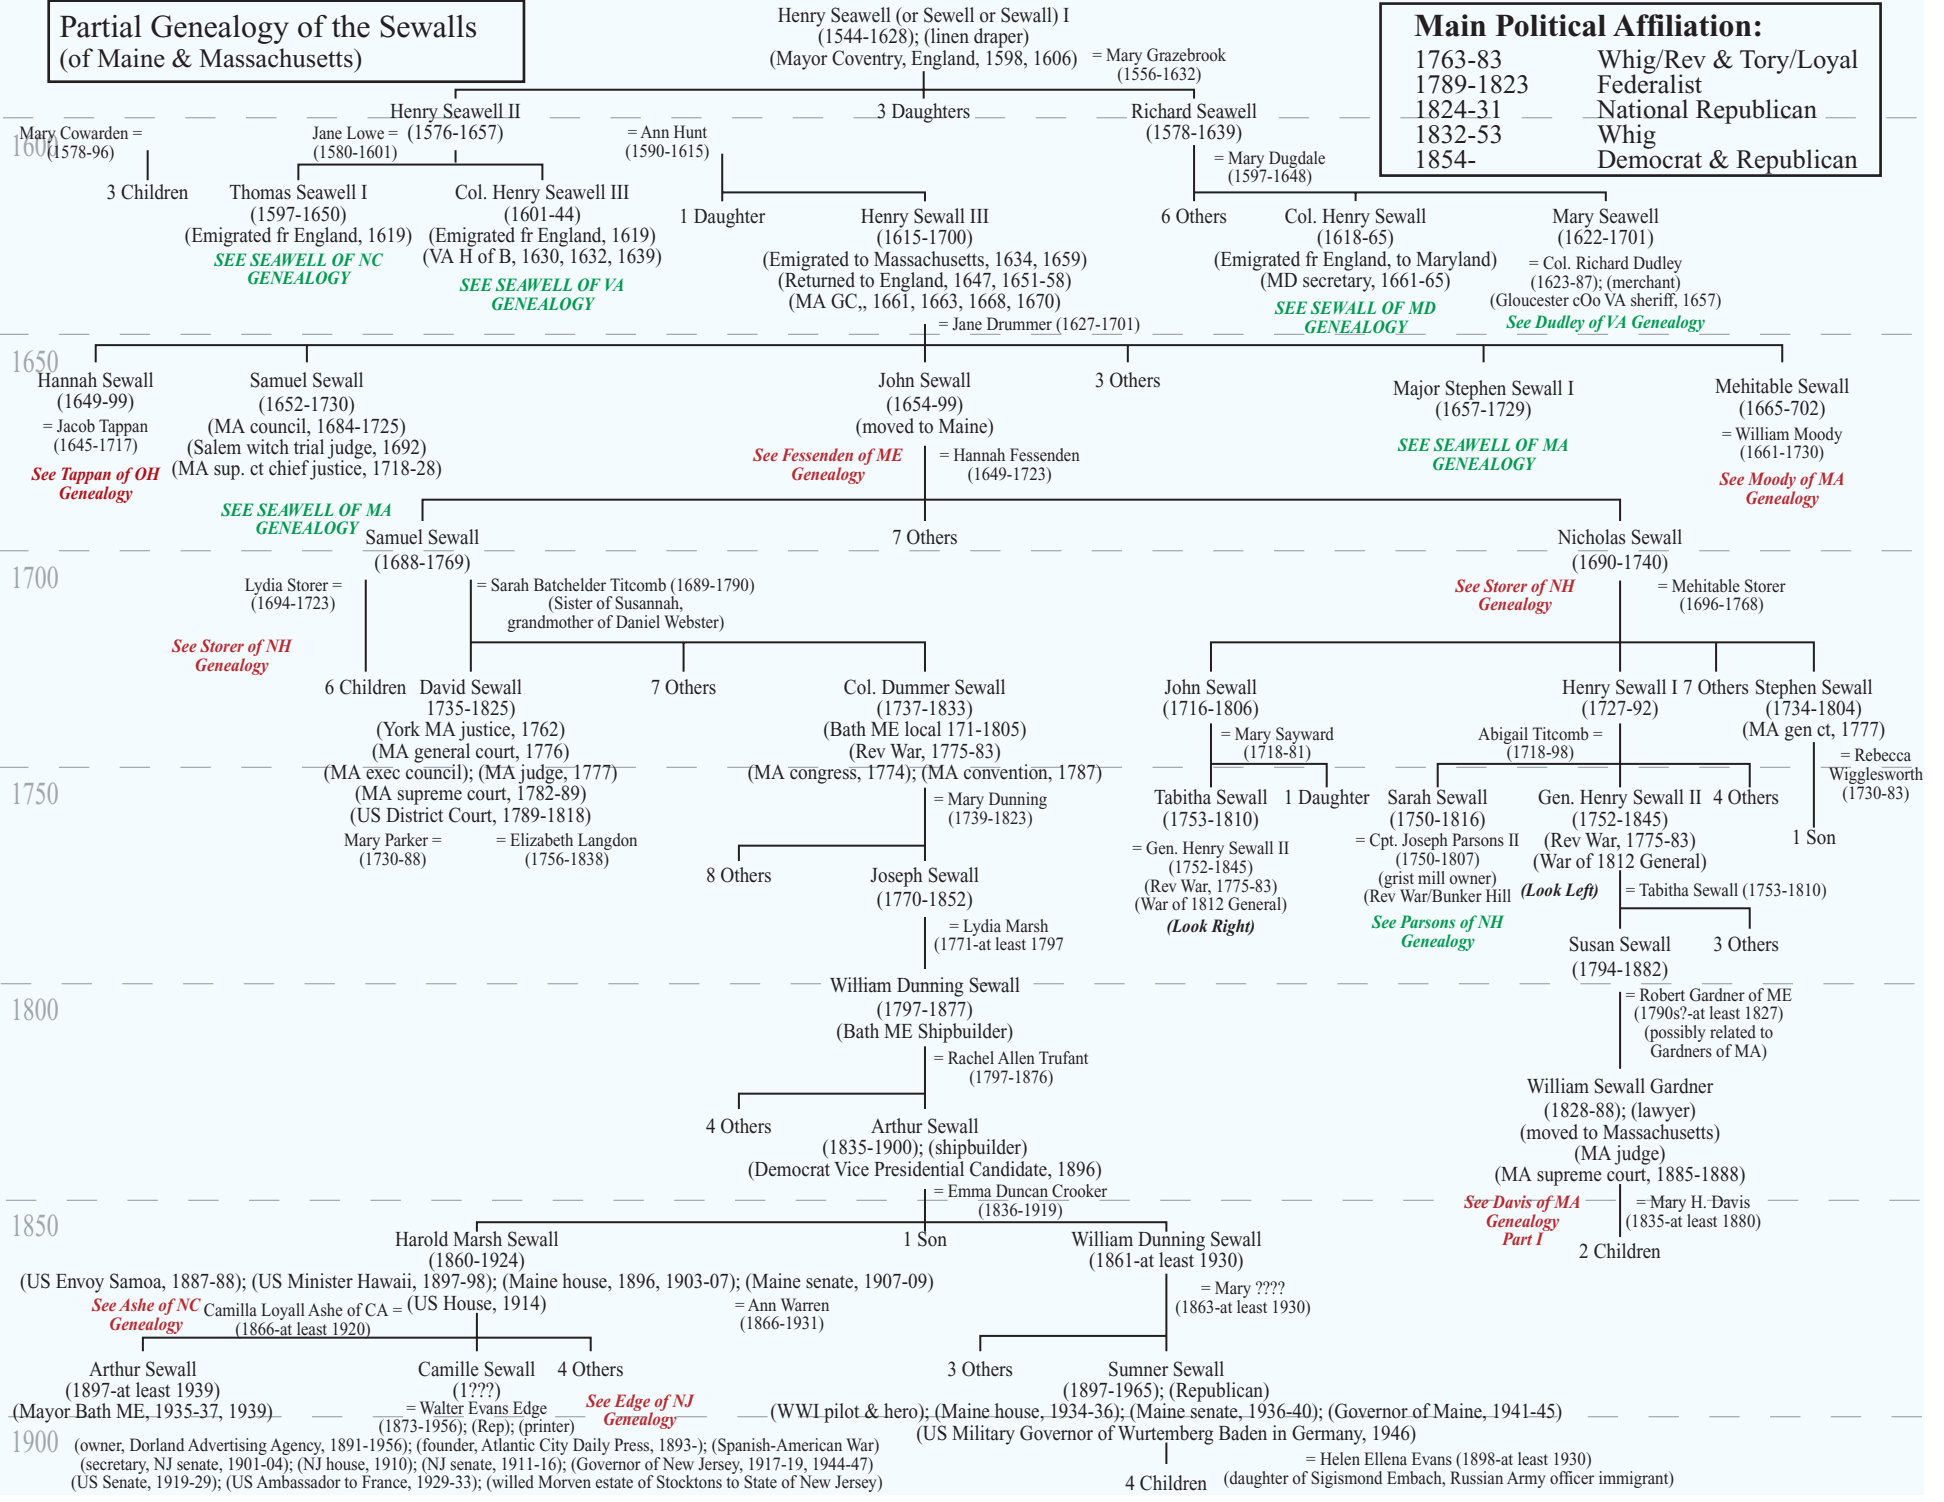

Partial Genealogy of the Sewalls (of Maine & Massachusetts)

Main Political Affiliation:	
1763-83	Whig/Rev & Tory/Loyal
1789-1823	Federalist
1824-31	National Republican
1832-53	Whig
1854-	Democrat & Republican

Mary Cowarden = (1578-96)

Henry Seawell II (1576-1657)

Ann Hunt (1590-1615)

Henry Seawell (or Sewell or Sewall) I (1544-1628); (linen draper) (Mayor Coventry, England, 1598, 1606) = Mary Grazebrook (1556-1632)

Richard Seawell (1578-1639)

Mary Dugdale (1597-1648)

Thomas Sewall I (1597-1650) (Emigrated fr England, 1619) SEE SEAWELL OF NC GENEALOGY

Col. Henry Sewall III (1601-44) (Emigrated fr England, 1619) (VA H of B, 1630, 1632, 1639) SEE SEAWELL OF VA GENEALOGY

1 Daughter

Henry Sewall III (1615-1700) (Emigrated to Massachusetts, 1634, 1659) (Returned to England, 1647, 1651-58) (MA GC., 1661, 1663, 1668, 1670) = Jane Drummer (1627-1701)

6 Others

Col. Henry Sewall (1618-65) (Emigrated fr England, to Maryland) (MD secretary, 1661-65) SEE SEAWELL OF MD GENEALOGY

Mary Sewall (1622-1701) = Col. Richard Dudley (1623-87); (merchant) (Gloucester cOo VA sheriff, 1657) See Dudley of VA Genealogy

Hannah Sewall (1649-99) = Jacob Tappan (1645-1717) See Tappan of OH Genealogy

Samuel Sewall (1652-1730) (MA council, 1684-1725) (Salem witch trial judge, 1692) (MA sup. ct chief justice, 1718-28) SEE SEAWELL OF MA GENEALOGY

John Sewall (1654-99) (moved to Maine) See Fessenden of ME Genealogy = Hannah Fessenden (1649-1723)

3 Others

Major Stephen Sewall I (1657-1729) SEE SEAWELL OF MA GENEALOGY

Mehitable Sewall (1665-702) = William Moody (1661-1730) See Moody of MA Genealogy

Lydia Storer = (1694-1723) See Storer of NH Genealogy

Samuel Sewall (1688-1769)

Sarah Batchelder Titcomb (1689-1790) (Sister of Susannah, grandmother of Daniel Webster)

7 Others

Nicholas Sewall (1690-1740) See Storer of NH Genealogy = Mehitable Storer (1696-1768)

David Sewall (1735-1825) (York MA justice, 1762) (MA general court, 1776) (MA exec council); (MA judge, 1777) (MA supreme court, 1782-89) (US District Court, 1789-1818) Mary Parker = (1730-88) Elizabeth Langdon (1756-1838)

7 Others

Col. Dummer Sewall (1737-1833) (Bath ME local 171-1805) (Rev War, 1775-83) (MA congress, 1774); (MA convention, 1787) = Mary Dunning (1739-1823)

John Sewall (1716-1806) = Mary Sayward (1718-81) Tabitha Sewall (1753-1810) = Gen. Henry Sewall II (1752-1845) (Rev War, 1775-83) (War of 1812 General) (Look Right)

Sarah Sewall (1750-1816) = Cpt. Joseph Parsons II (1750-1807) (grist mill owner) (Rev War/Bunker Hill) See Parsons of NH Genealogy

Henry Sewall I (1727-92) Abigail Titcomb = (1718-98) Stephen Sewall (1734-1804) (MA gen ct, 1777) = Rebecca Wigglesworth (1730-83)

William Dunning Sewall (1797-1877) (Bath ME Shipbuilder) = Rachel Allen Trufant (1797-1876)

8 Others

Joseph Sewall (1770-1852) = Lydia Marsh (1771-at least 1797)

Gen. Henry Sewall II (1752-1845) (Rev War, 1775-83) (War of 1812 General) (Look Left)

Tabitha Sewall (1753-1810) Susan Sewall (1794-1882) = Robert Gardner of ME (1790s?-at least 1827) (possibly related to Gardners of MA)