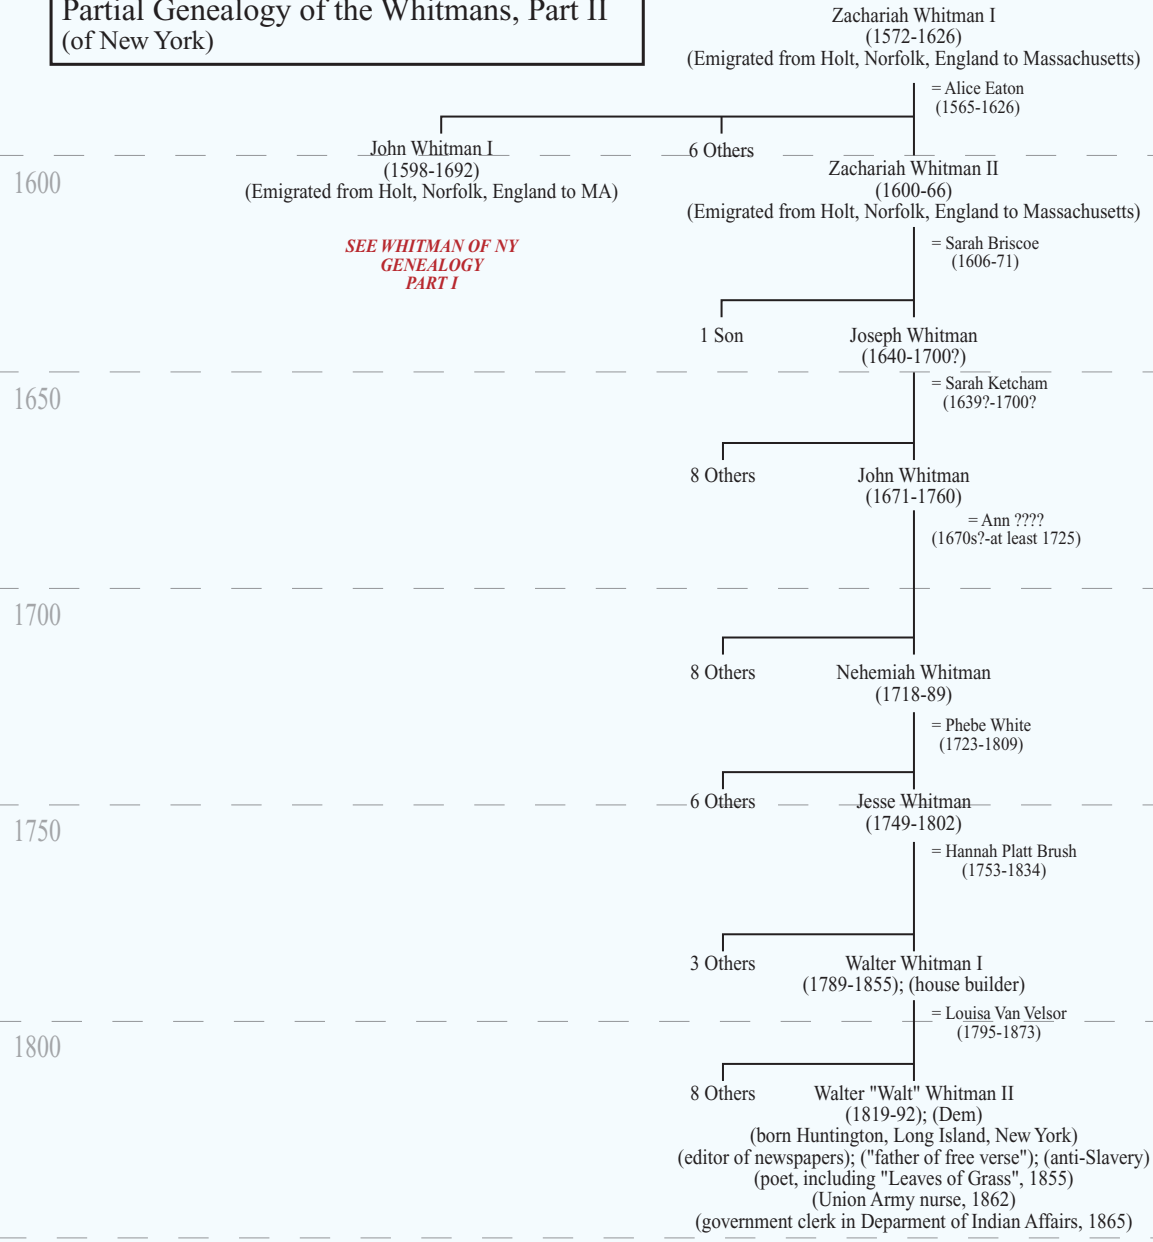

Partial Genealogy of the Whitmans, Part II
(of New York)

Main Political Affiliation:	
1763-83	Whig/Revolutionary
1789-1823	Republican
1824-33	Democrat Republican
1834-53	Democrat
1854-	Democrat

SEE WHITMAN OF NY
GENEALOGY
PART I