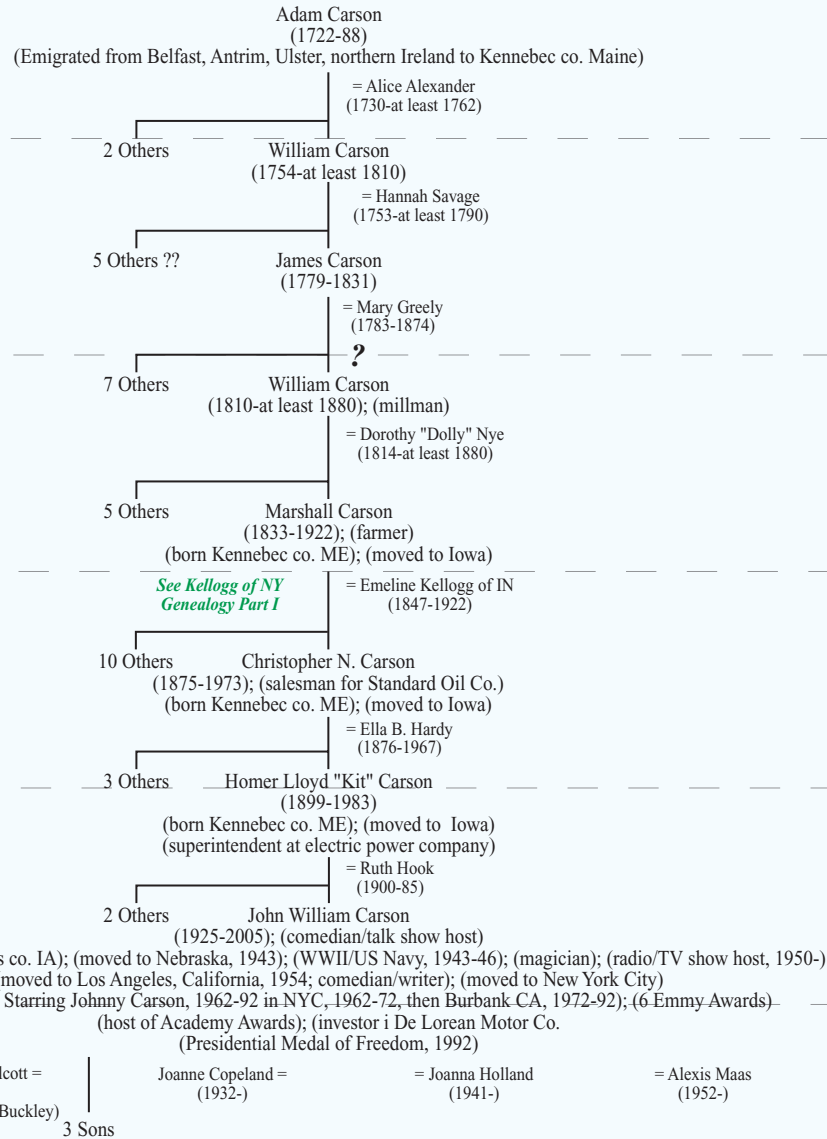

Partial Genealogy of the Carsons  
(of Iowa)

Main Political Affiliation:

1763-83	Whig/Revolutionary
1789-1823	Republican
1824-33	National Republican
1834-53	Whig & Free Soil
1854-	Republican & Democrat

1700

1750

1800

1850

1900

1950

2000

*See Wolcott of CT Genealogy Part I*