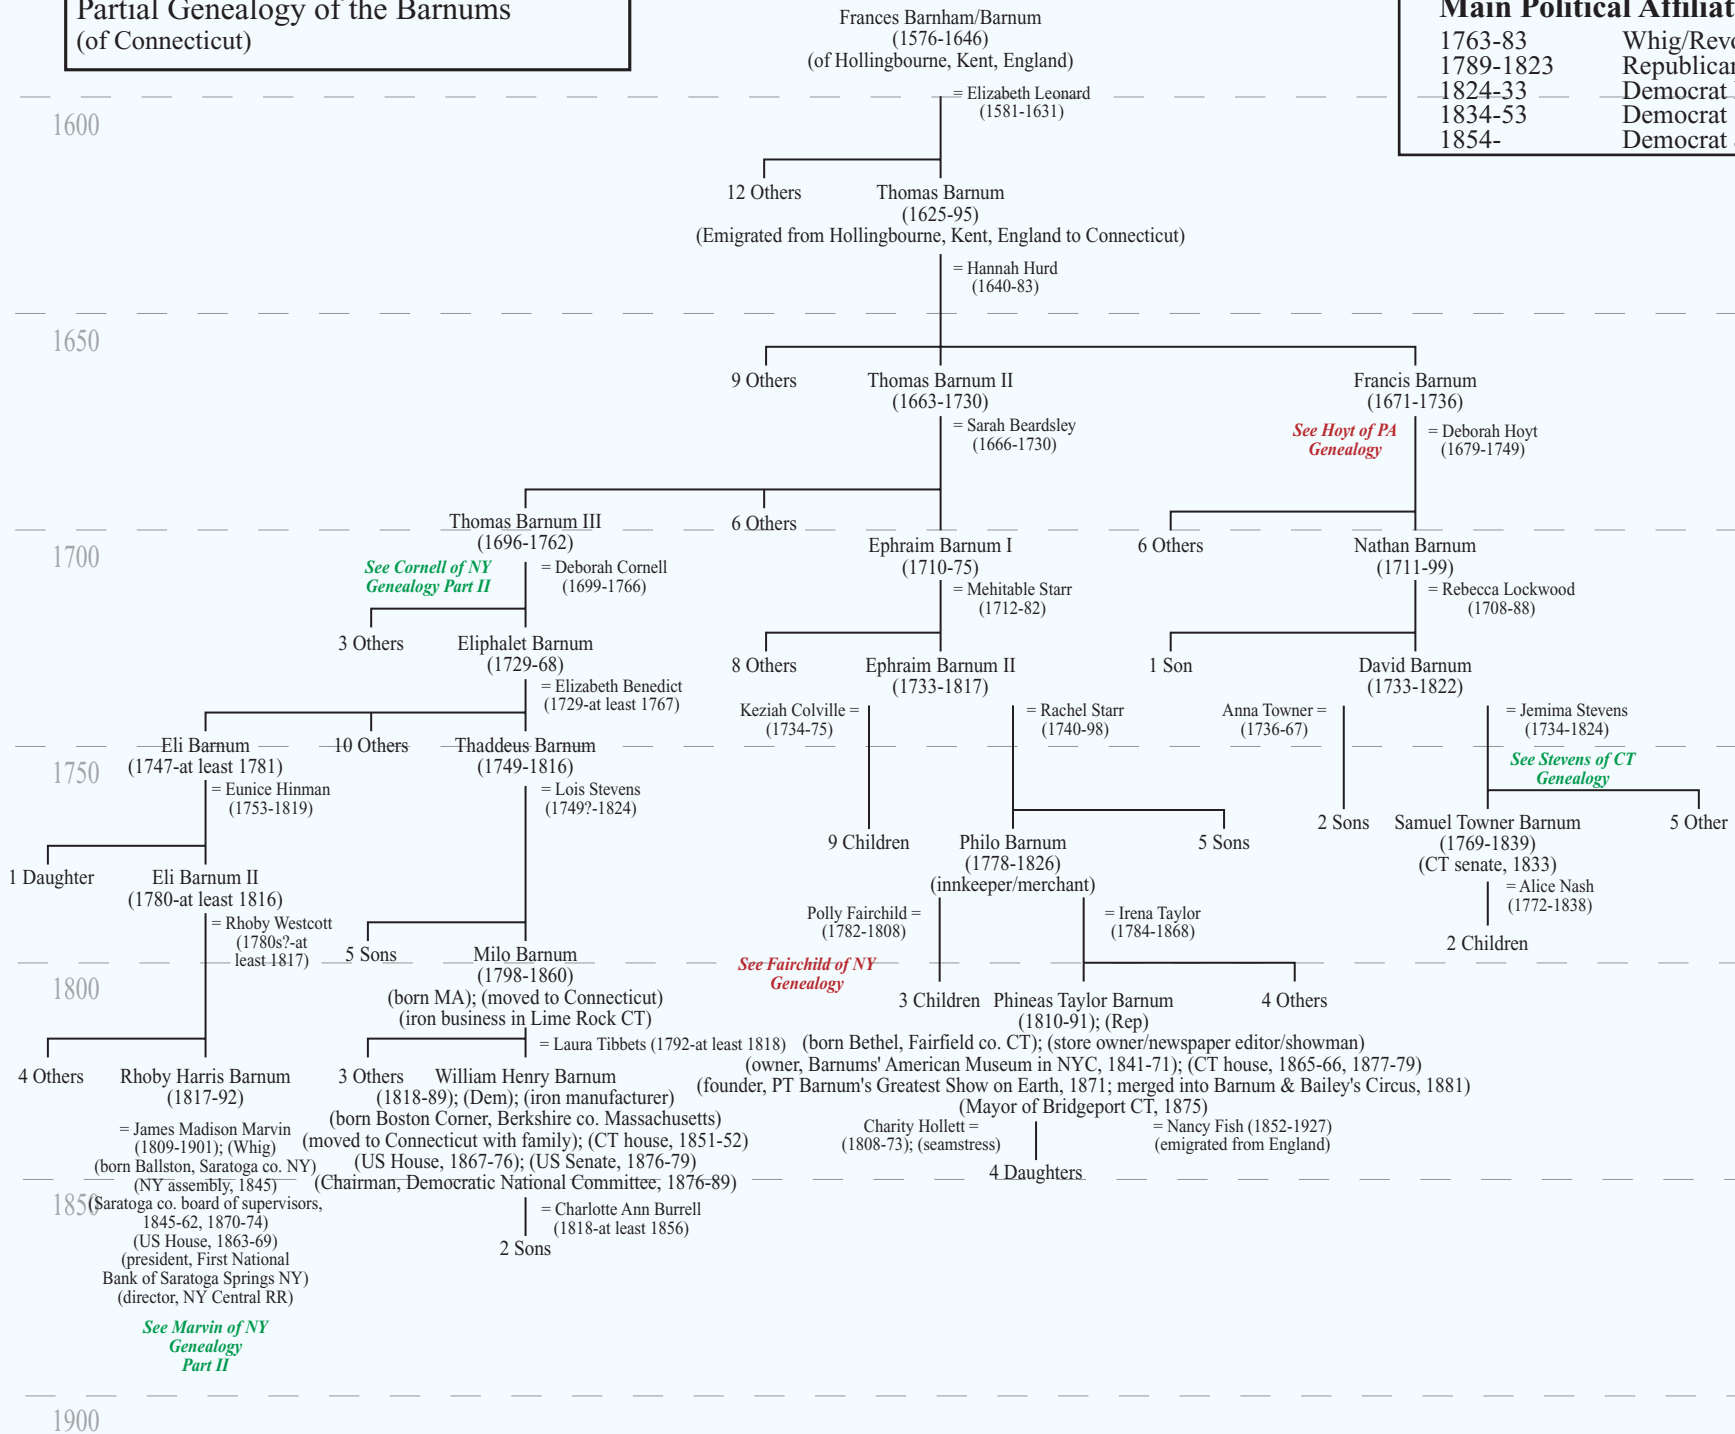

Partial Genealogy of the Barnums
(of Connecticut)

Main Political Affiliation:	
1763-83	Whig/Revolutionary
1789-1823	Republican
1824-33	Democrat Republican
1834-53	Democrat
1854-	Democrat & Republican

See Marvin of NY Genealogy Part II

See Stevens of CT Genealogy

See Fairchild of NY Genealogy

See Hoyt of PA Genealogy

See Cornell of NY Genealogy Part II