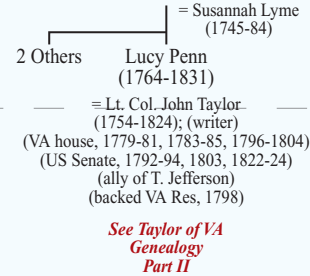

Partial Genealogy of the Penns  
(of North Carolina)

Main Political Affiliation:	
1763-83	Whig/Revolutionary
1789-1823	Republican
1824-31	Democrat Republican
1832-53	Democrat
1854-	

1600

1650

1700

1750

1800

1850

1900