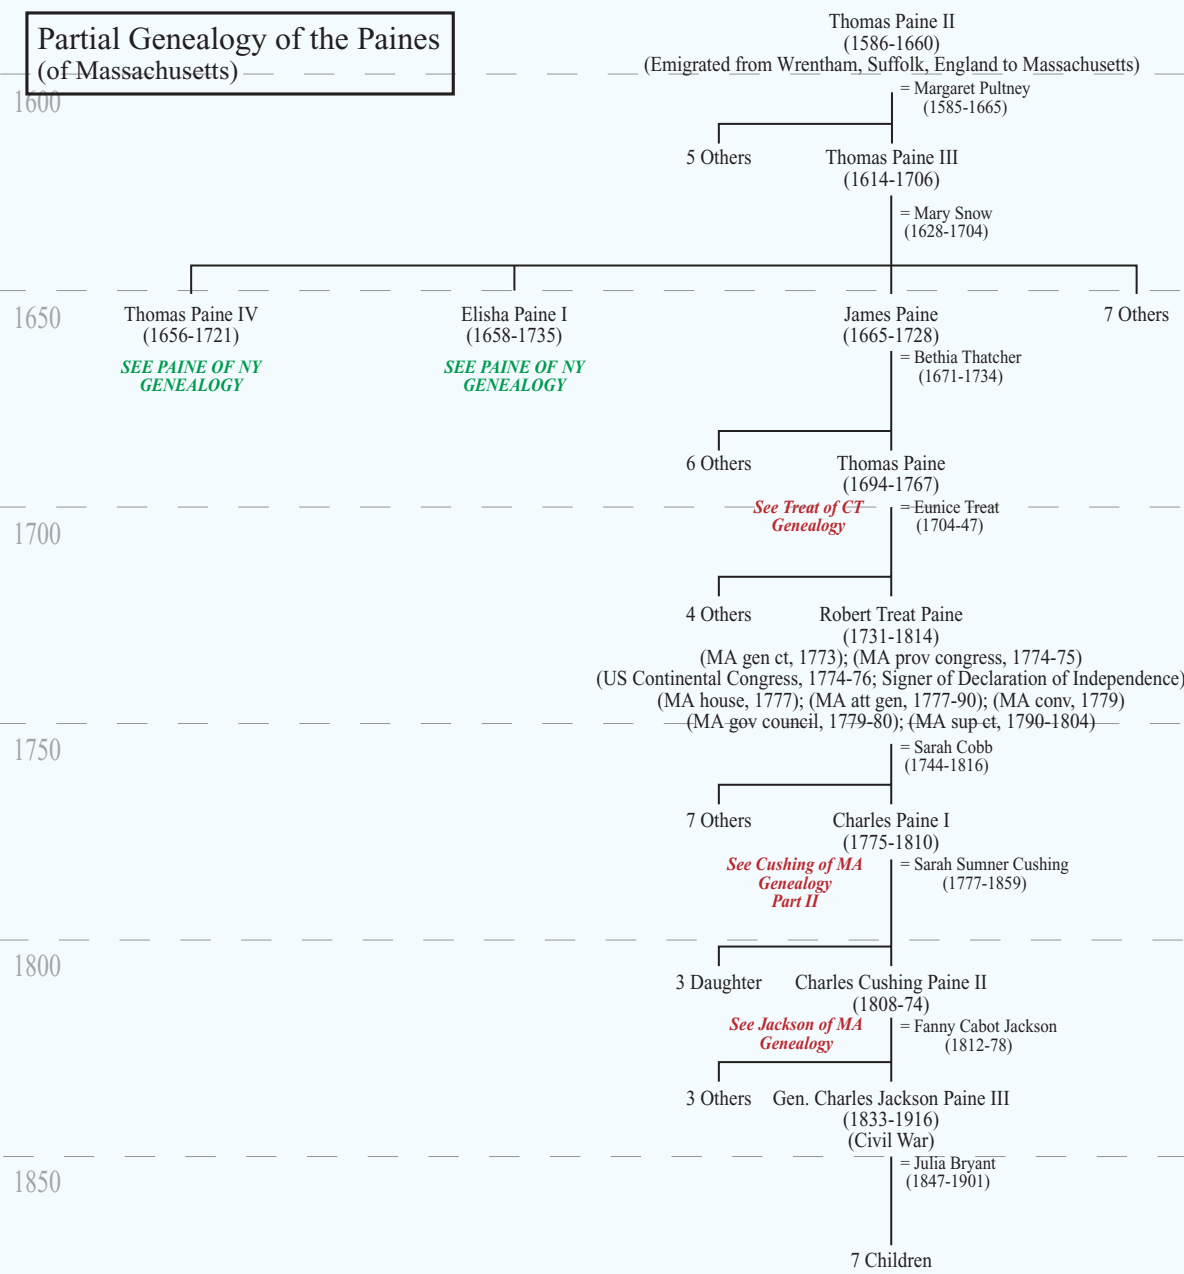

Partial Genealogy of the Paines
(of Massachusetts)

Main Political Affiliation:

| | |
|-----------|---------------------|
| 1763-83 | Whig/Revolutionary |
| 1789-1823 | Federalist |
| 1824-33 | National Republican |
| 1834-53 | Whig |
| 1854- | Republican |