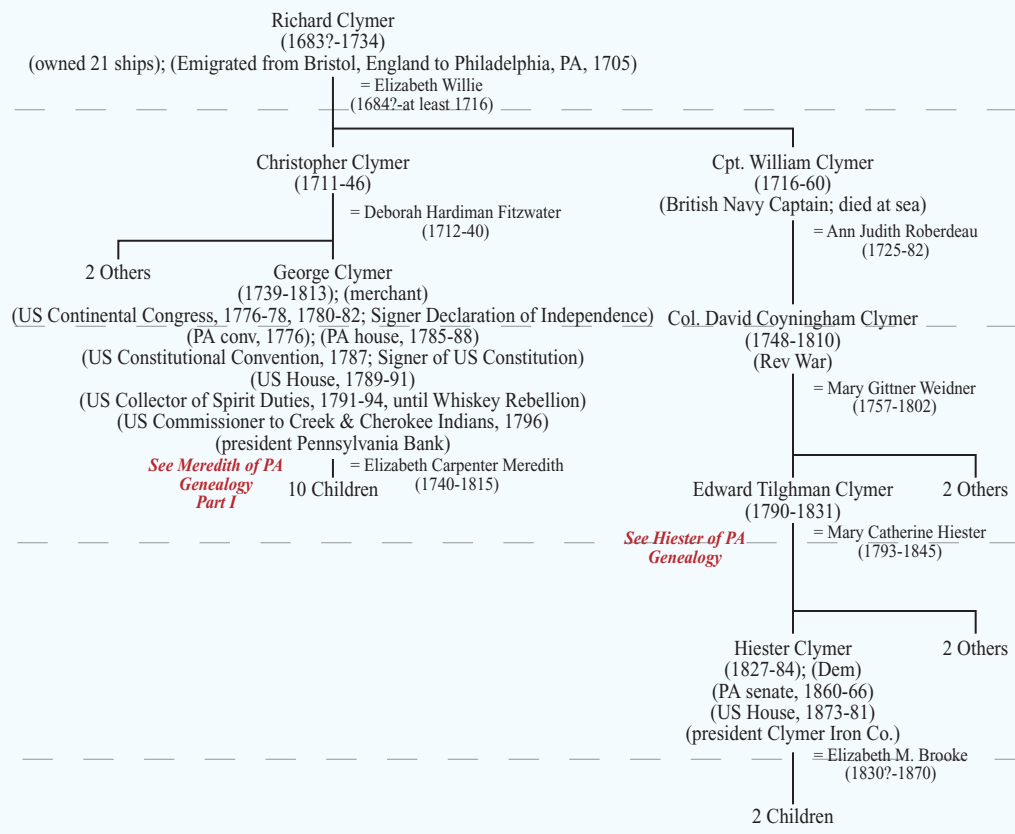

Partial Genealogy of the Clymers  
(of Pennsylvania)

Main Political Affiliation:	
1763-83	Whig/Revolutionary
1789-1823	Republican
1824-33	Democrat Republican
1834-53	Democrat
1854-	Democrat

1600

1650

1700

1750

1800

1850

1900

*See Meredith of PA Genealogy Part I*

*See Hiester of PA Genealogy*