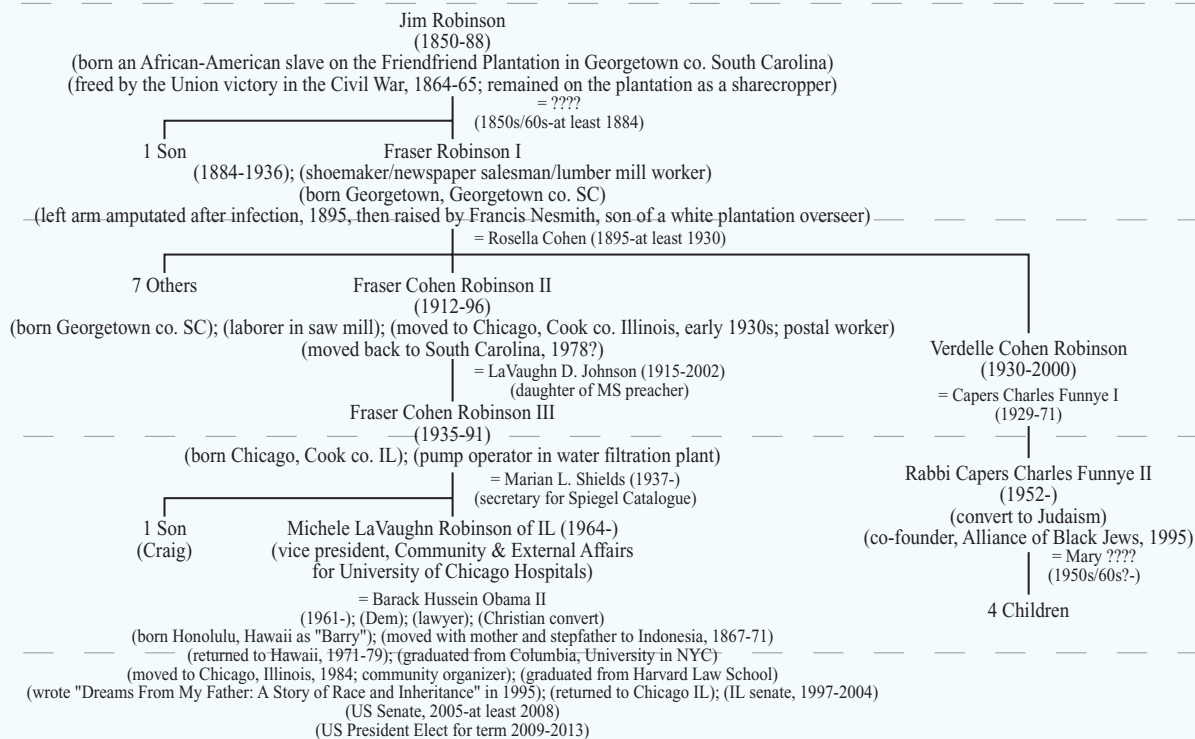

Partial Genealogy of the Robinsons, Part II  
(of Illinois)

**Main Political Affiliation:**  
 1763-83  
 1789-1823  
 1824-33  
 1834-53  
 1854- Democrat

1800

1850

1900

1950

2000

*See Obama of IL Genealogy*