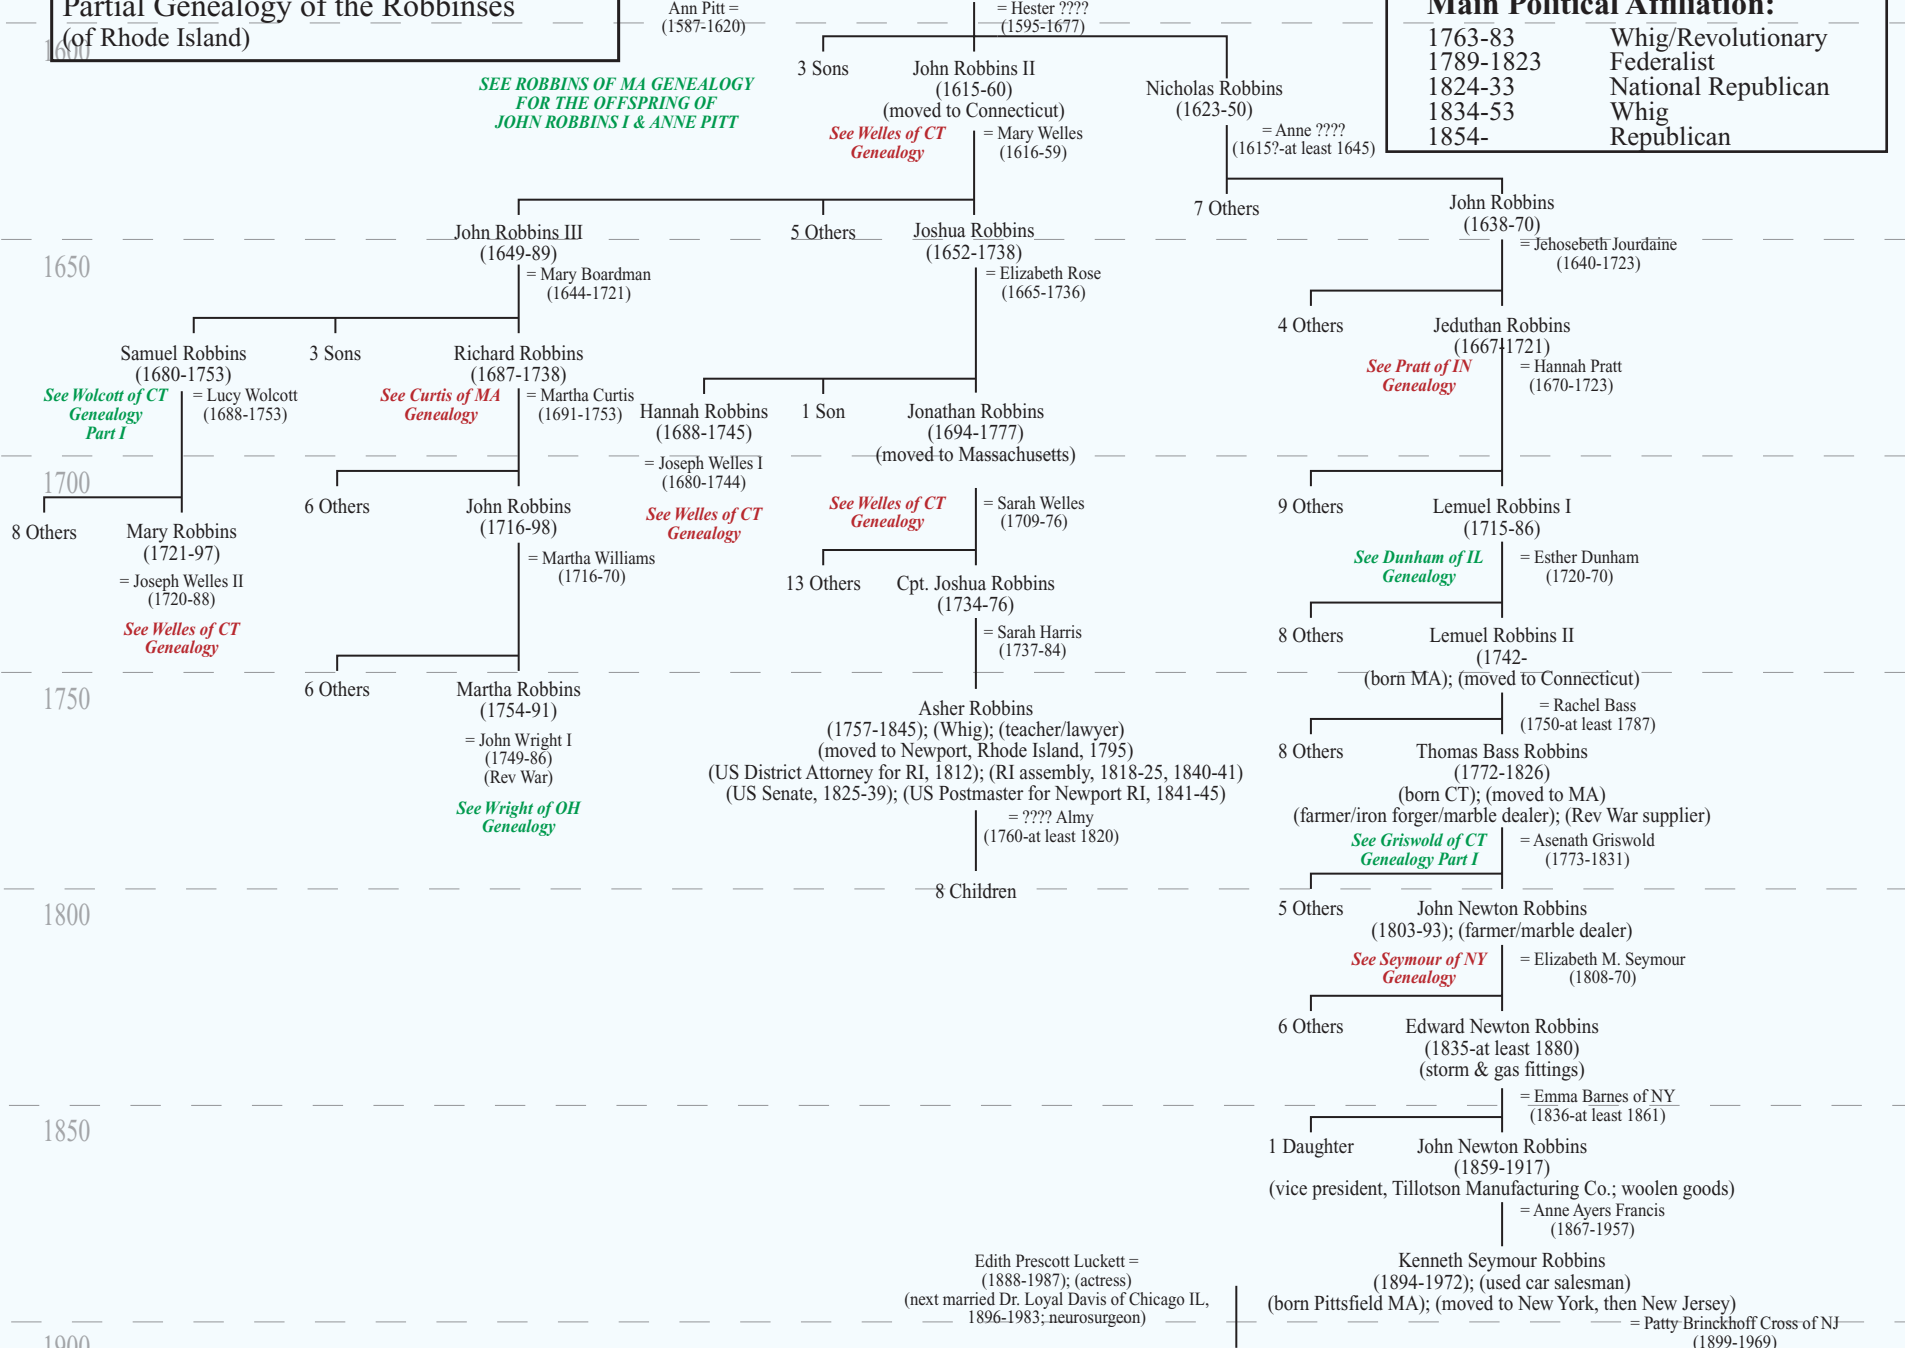

Partial Genealogy of the Robbinses
(of Rhode Island)

SEE ROBBINS OF MA GENEALOGY FOR THE OFFSPRING OF JOHN ROBBINS I & ANNE PITT

Main Political Affiliation:	
1763-83	Whig/Revolutionary
1789-1823	Federalist
1824-33	National Republican
1834-53	Whig
1854-	Republican

John Robbins I (1583-1680)
(Emigrated from Hedingworth, Leicestershire, England to Massachusetts)
= Ann Pitt = (1587-1620) = Hester ??? (1595-1677)

Ronald Wilson Reagan (1911-2004); (Dem then Rep) = Anne Frances Robbins (stage name Nancy Davis) (1921-); (movie actress)
(sports broadcaster, movie & TV actor, 1930s-64) (born NY); (mother remarried Dr. Loyal Davis)
(president, Screen Actors Guild, 1947-52, 1959-60)
(Governor of California, 1967-75); (40th US President, 1981-89)

See Reagan of CA Genealogy