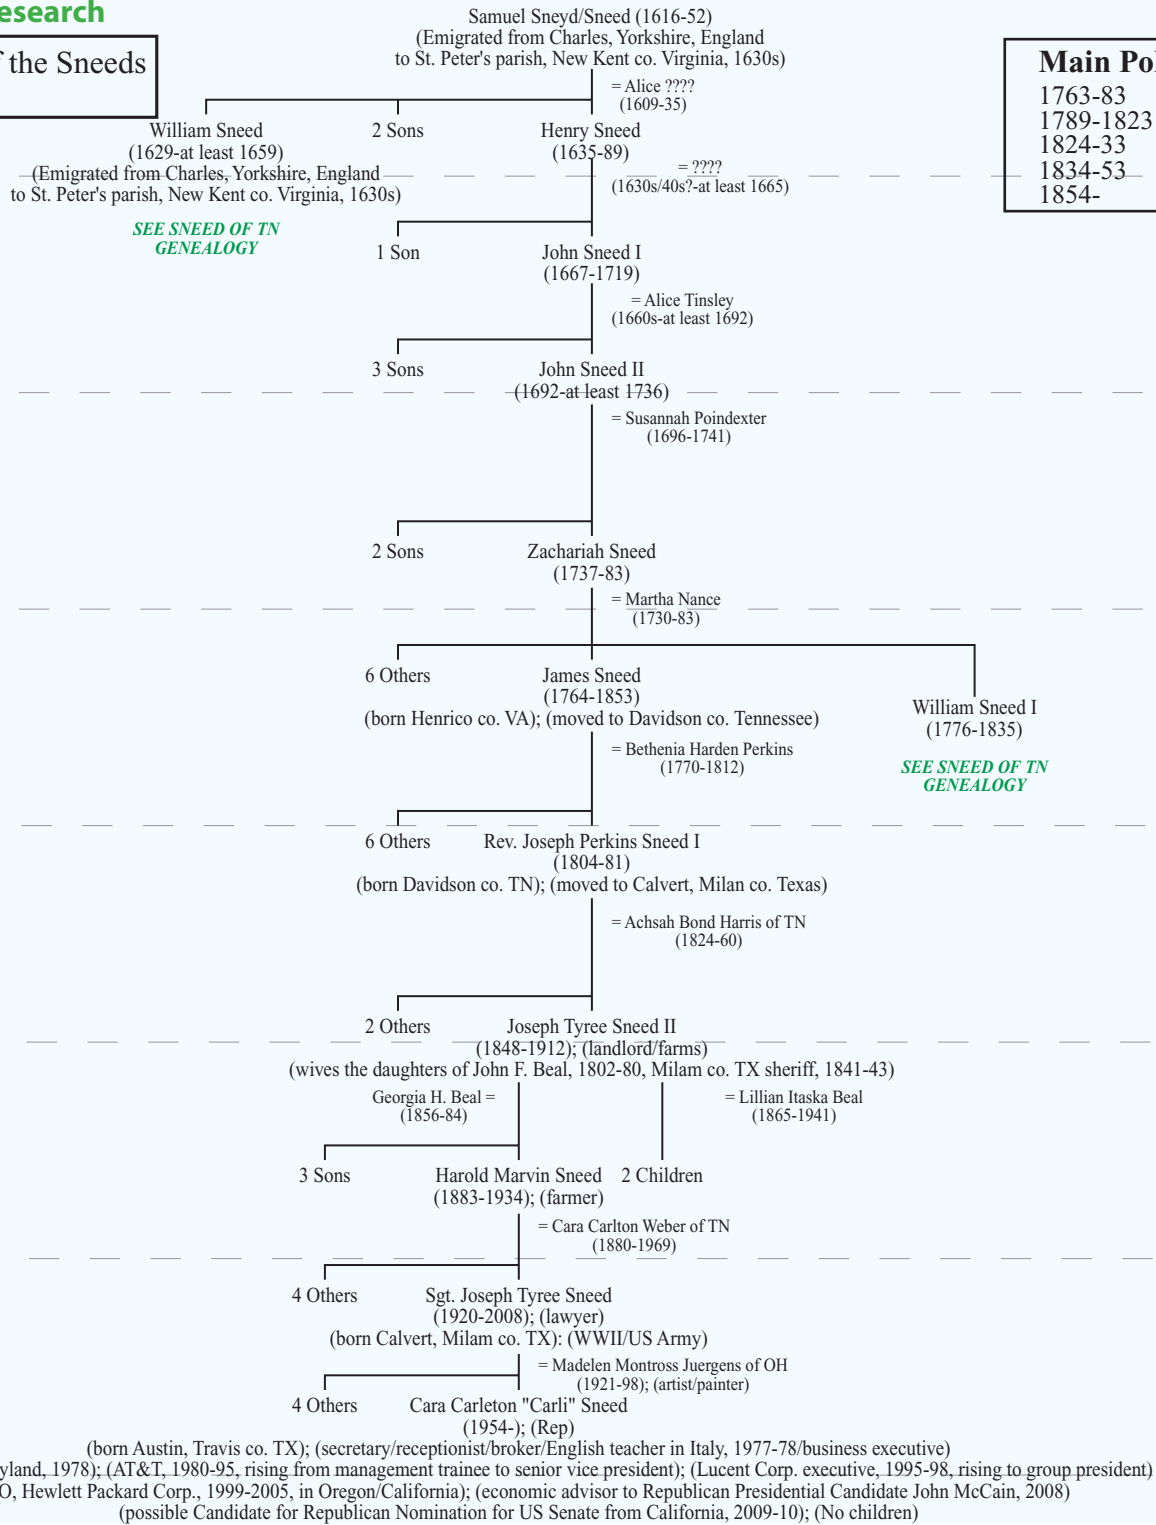

1600

Copyright by CLP Research

Partial Genealogy of the Sneeds (of California)

Main Political Affiliation:	
1763-83	Whig/Revolutionary
1789-1823	Republican
1824-33	National Republican
1834-53	Whig
1854-	Republican

1650

1700

1750

1800

1850

1900

1950

= Frank Fiorina (1940s?-)
(AT&T vice president)
(2 daughters by 1st marriage)