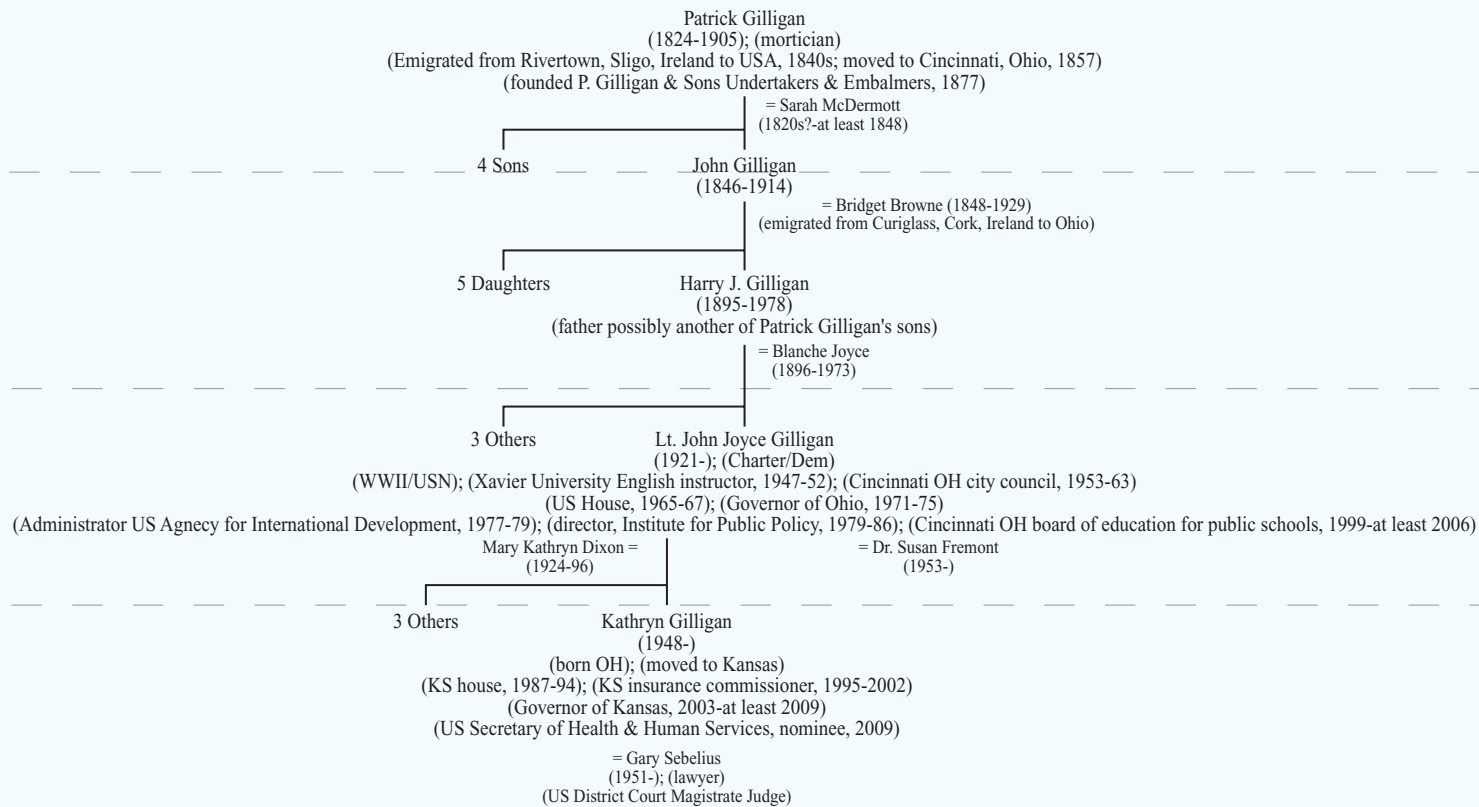

Partial Genealogy of the Gilligans
(of Ohio)

Main Political Affiliation:

1763-83
1789-1823
1824-33
1834-53
1854-

Charter & Democrat

1750

1800

1850

1900

1950

2000

*See Sebelius of KS
Genealogy*