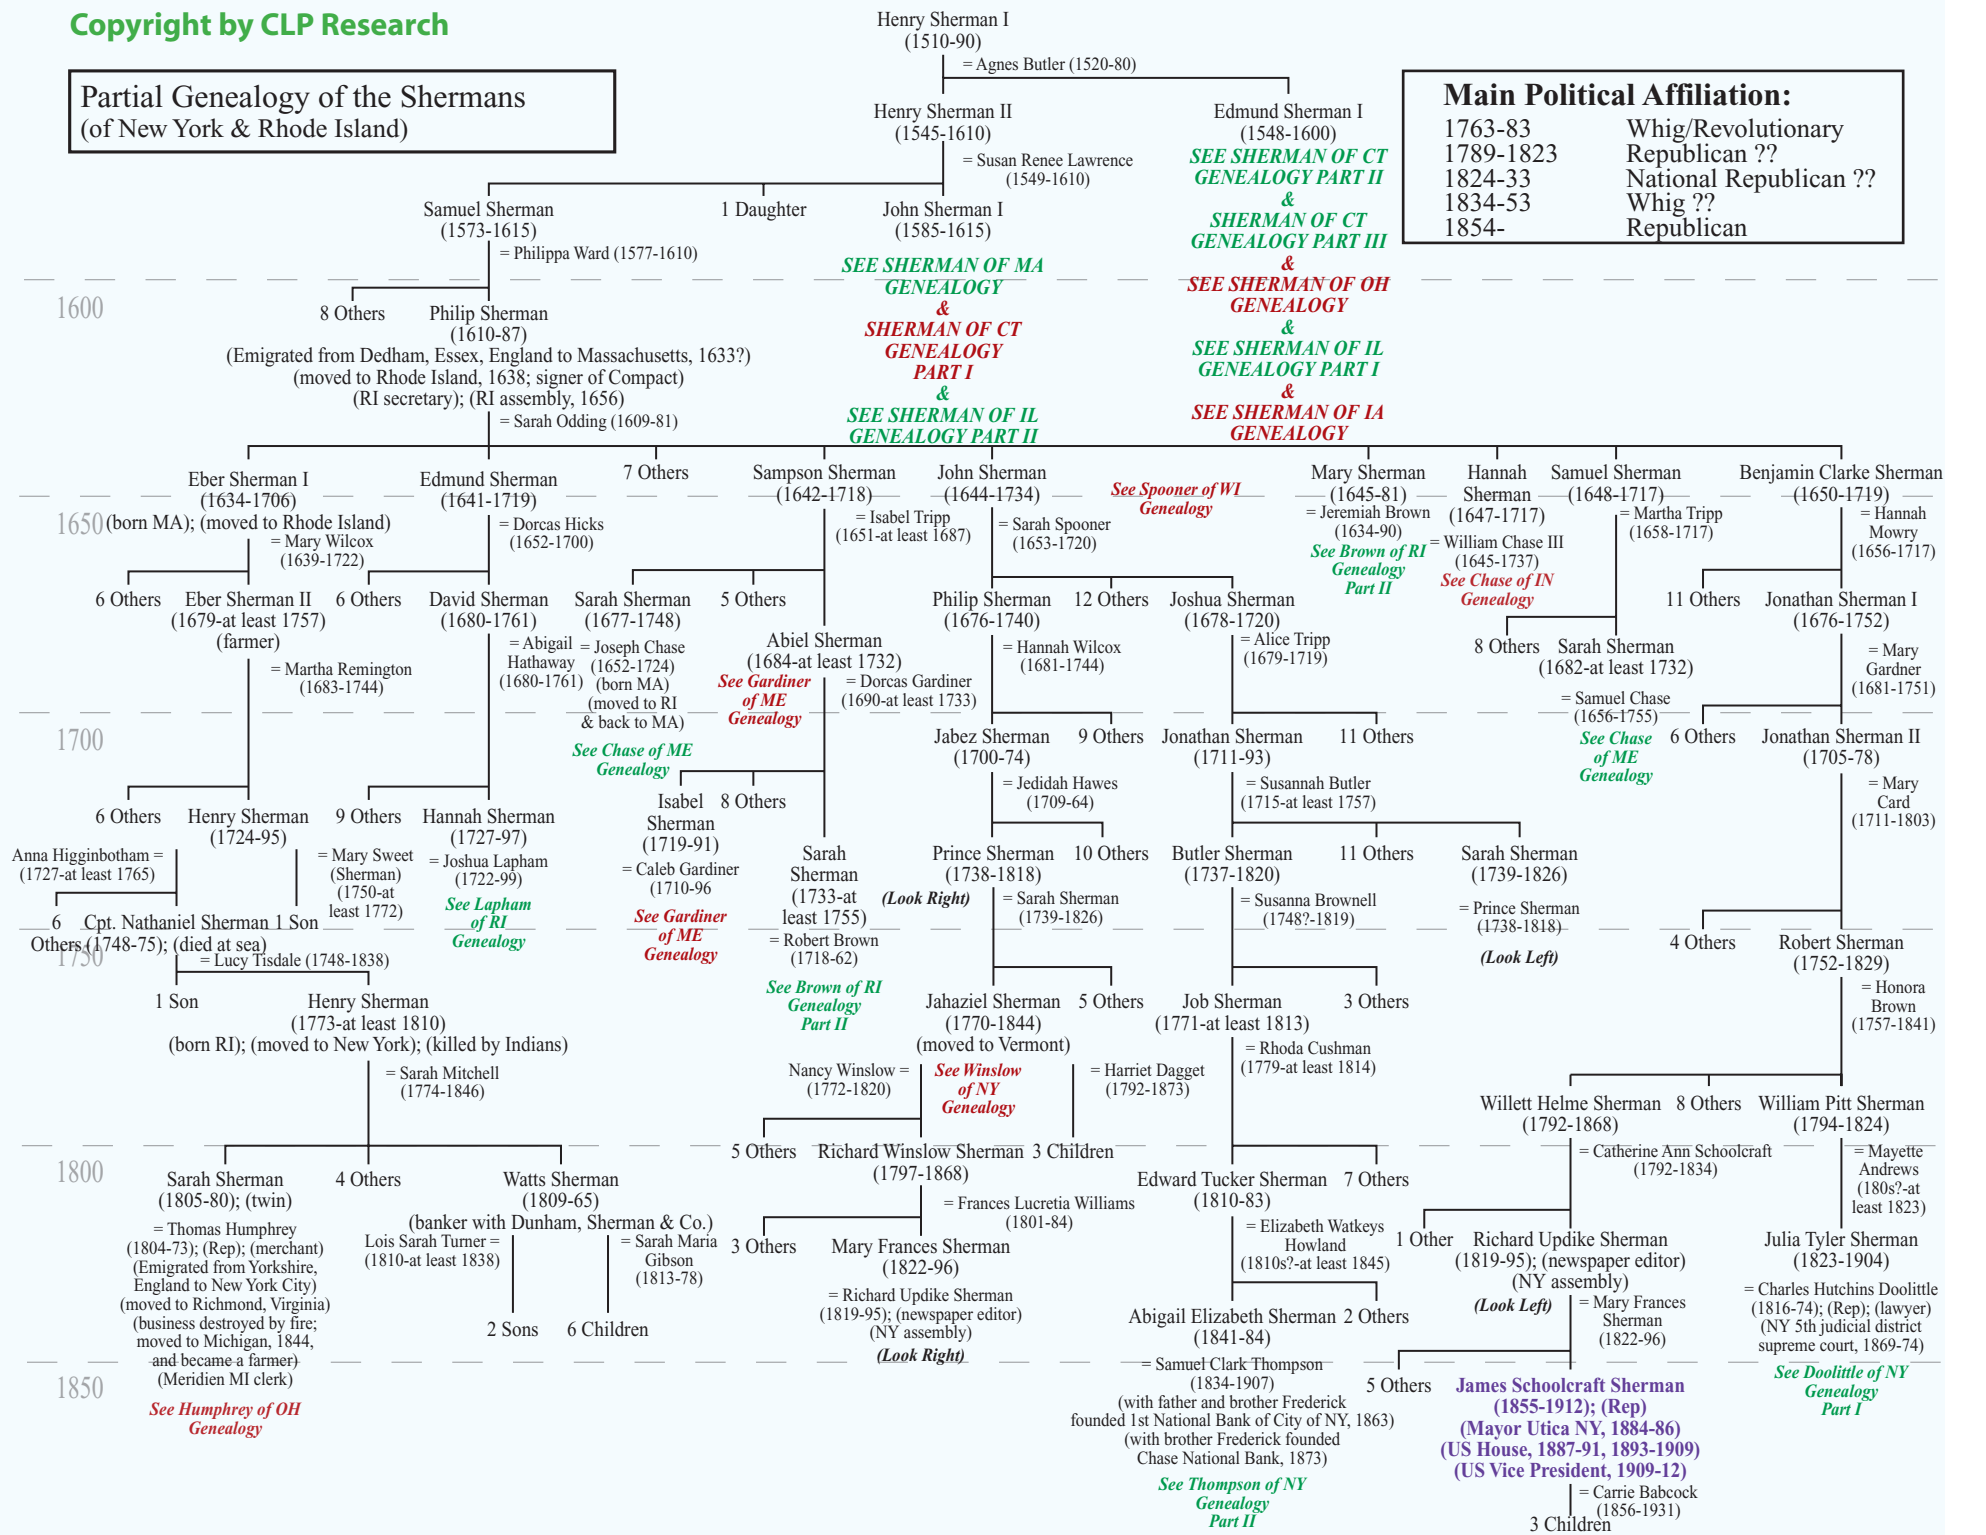

Partial Genealogy of the Shermans
(of New York & Rhode Island)

Main Political Affiliation:	
1763-83	Whig/Revolutionary
1789-1823	Republican ??
1824-33	National Republican ??
1834-53	Whig ??
1854-	Republican

1600

1650

1700

1800

1850

See Humphrey of OH Genealogy

SEE SHERMAN OF MA GENEALOGY

SHERMAN OF CT GENEALOGY PART I

SEE SHERMAN OF IL GENEALOGY PART II

SEE SHERMAN OF CT GENEALOGY PART II

SHERMAN OF CT GENEALOGY PART III

SEE SHERMAN OF OH GENEALOGY

SEE SHERMAN OF IL GENEALOGY PART I

SEE SHERMAN OF IA GENEALOGY

See Spooner of WI Genealogy

Look Left

Look Right

Look Right

See Thompson of NY Genealogy Part II

See Doolittle of NY Genealogy Part I