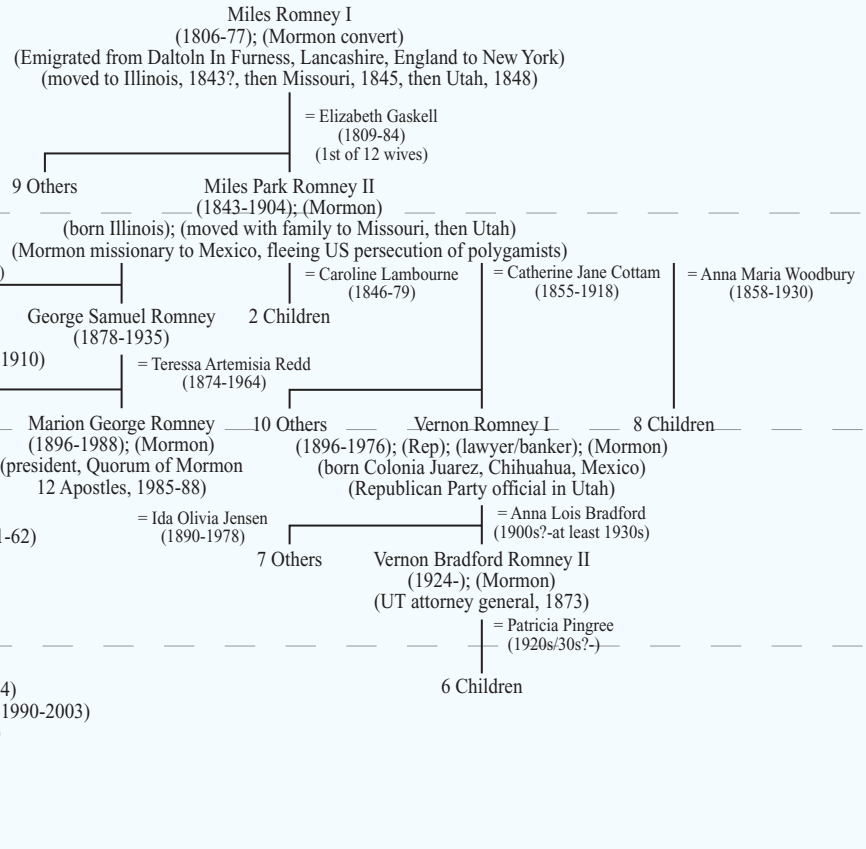

1700

Copyright by CLP Research

Partial Genealogy of the Romneys (of Michigan, Utah, & Massachusetts)

Main Political Affiliation:

1763-83
 1789-1823
 1824-33
 1834-53
 1854- Republican

1750

1800

1850

1900

1950

2000

See Pratt of UT Genealogy