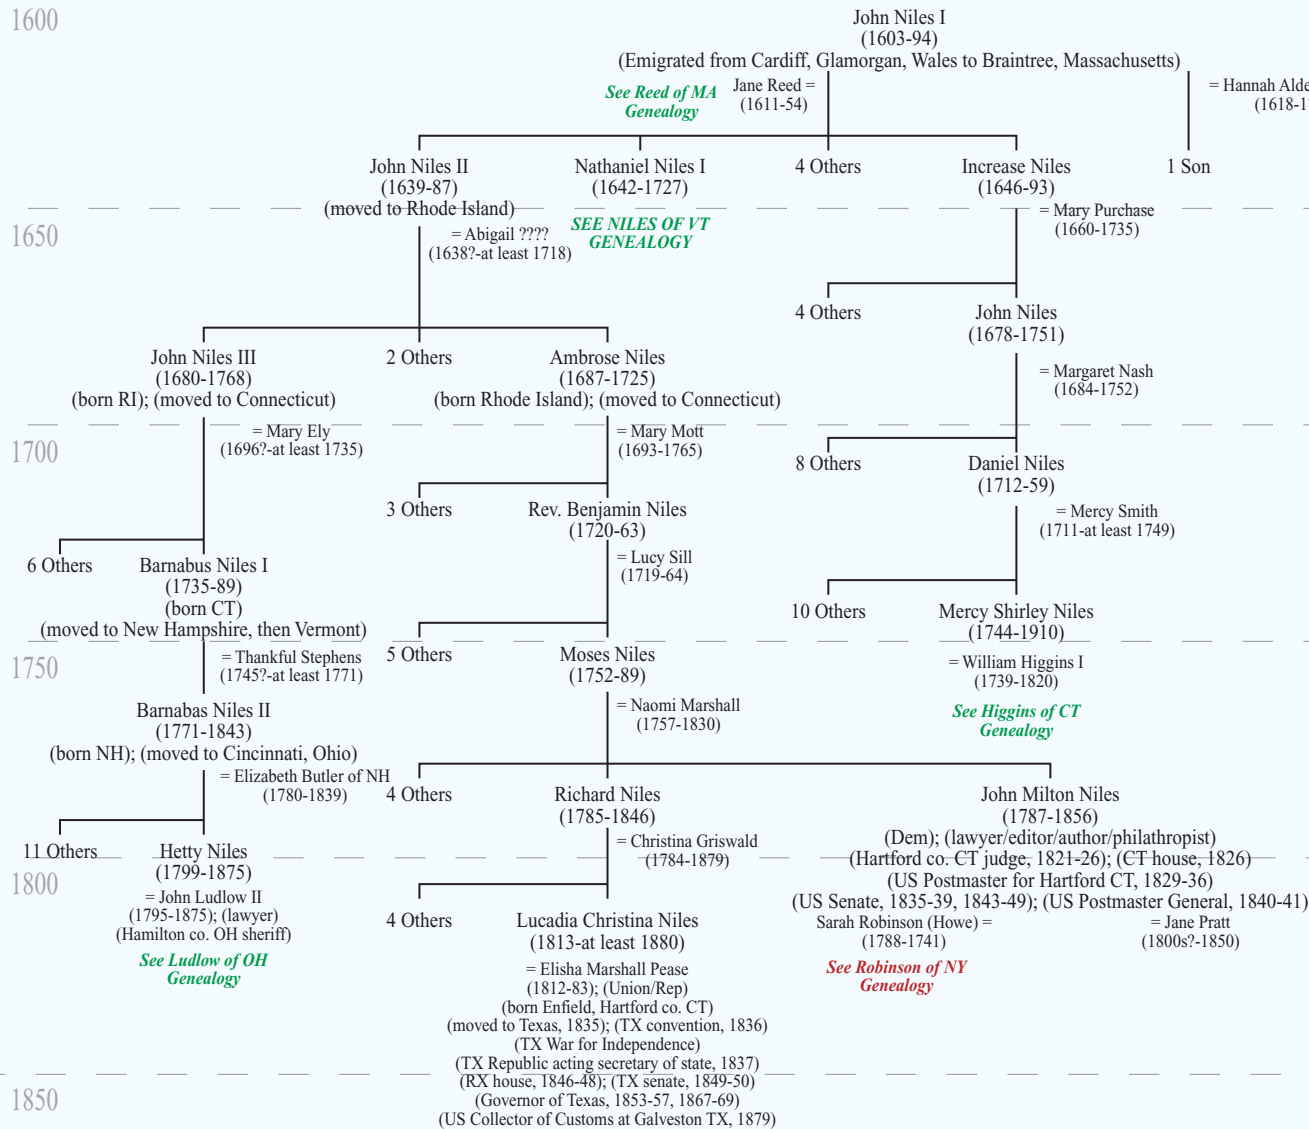

Partial Genealogy of the Nileses
(of Connecticut)

Main Political Affiliation:

1763-83	Whig/Revolutionary
1789-1823	Republican
1824-33	Democrat Republican
1834-53	Democrat
1854-	Democrat

See Reed of MA Genealogy

SEE NILES OF VT GENEALOGY

See Higgins of CT Genealogy

See Robinson of NY Genealogy

See Pease of TX Genealogy

See Ludlow of OH Genealogy