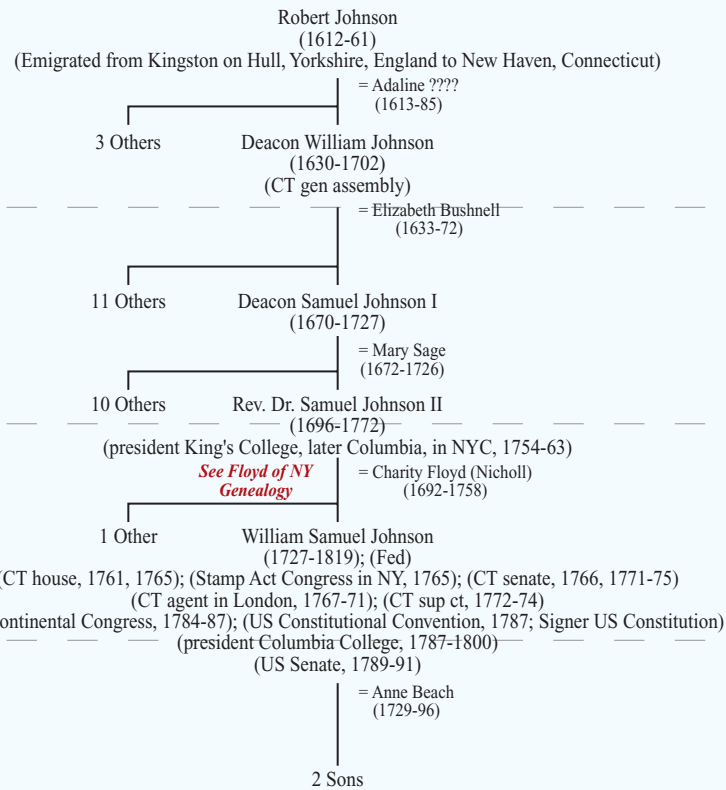

Partial Genealogy of the Johnsons
(of Connecticut)

Main Political Affiliation:

1763-83 Whig/Revolutionary
 1789-1823 Federalist
 1824-33
 1834-53
 1854-

1600

1650

1700

1750

1800

1850

1900