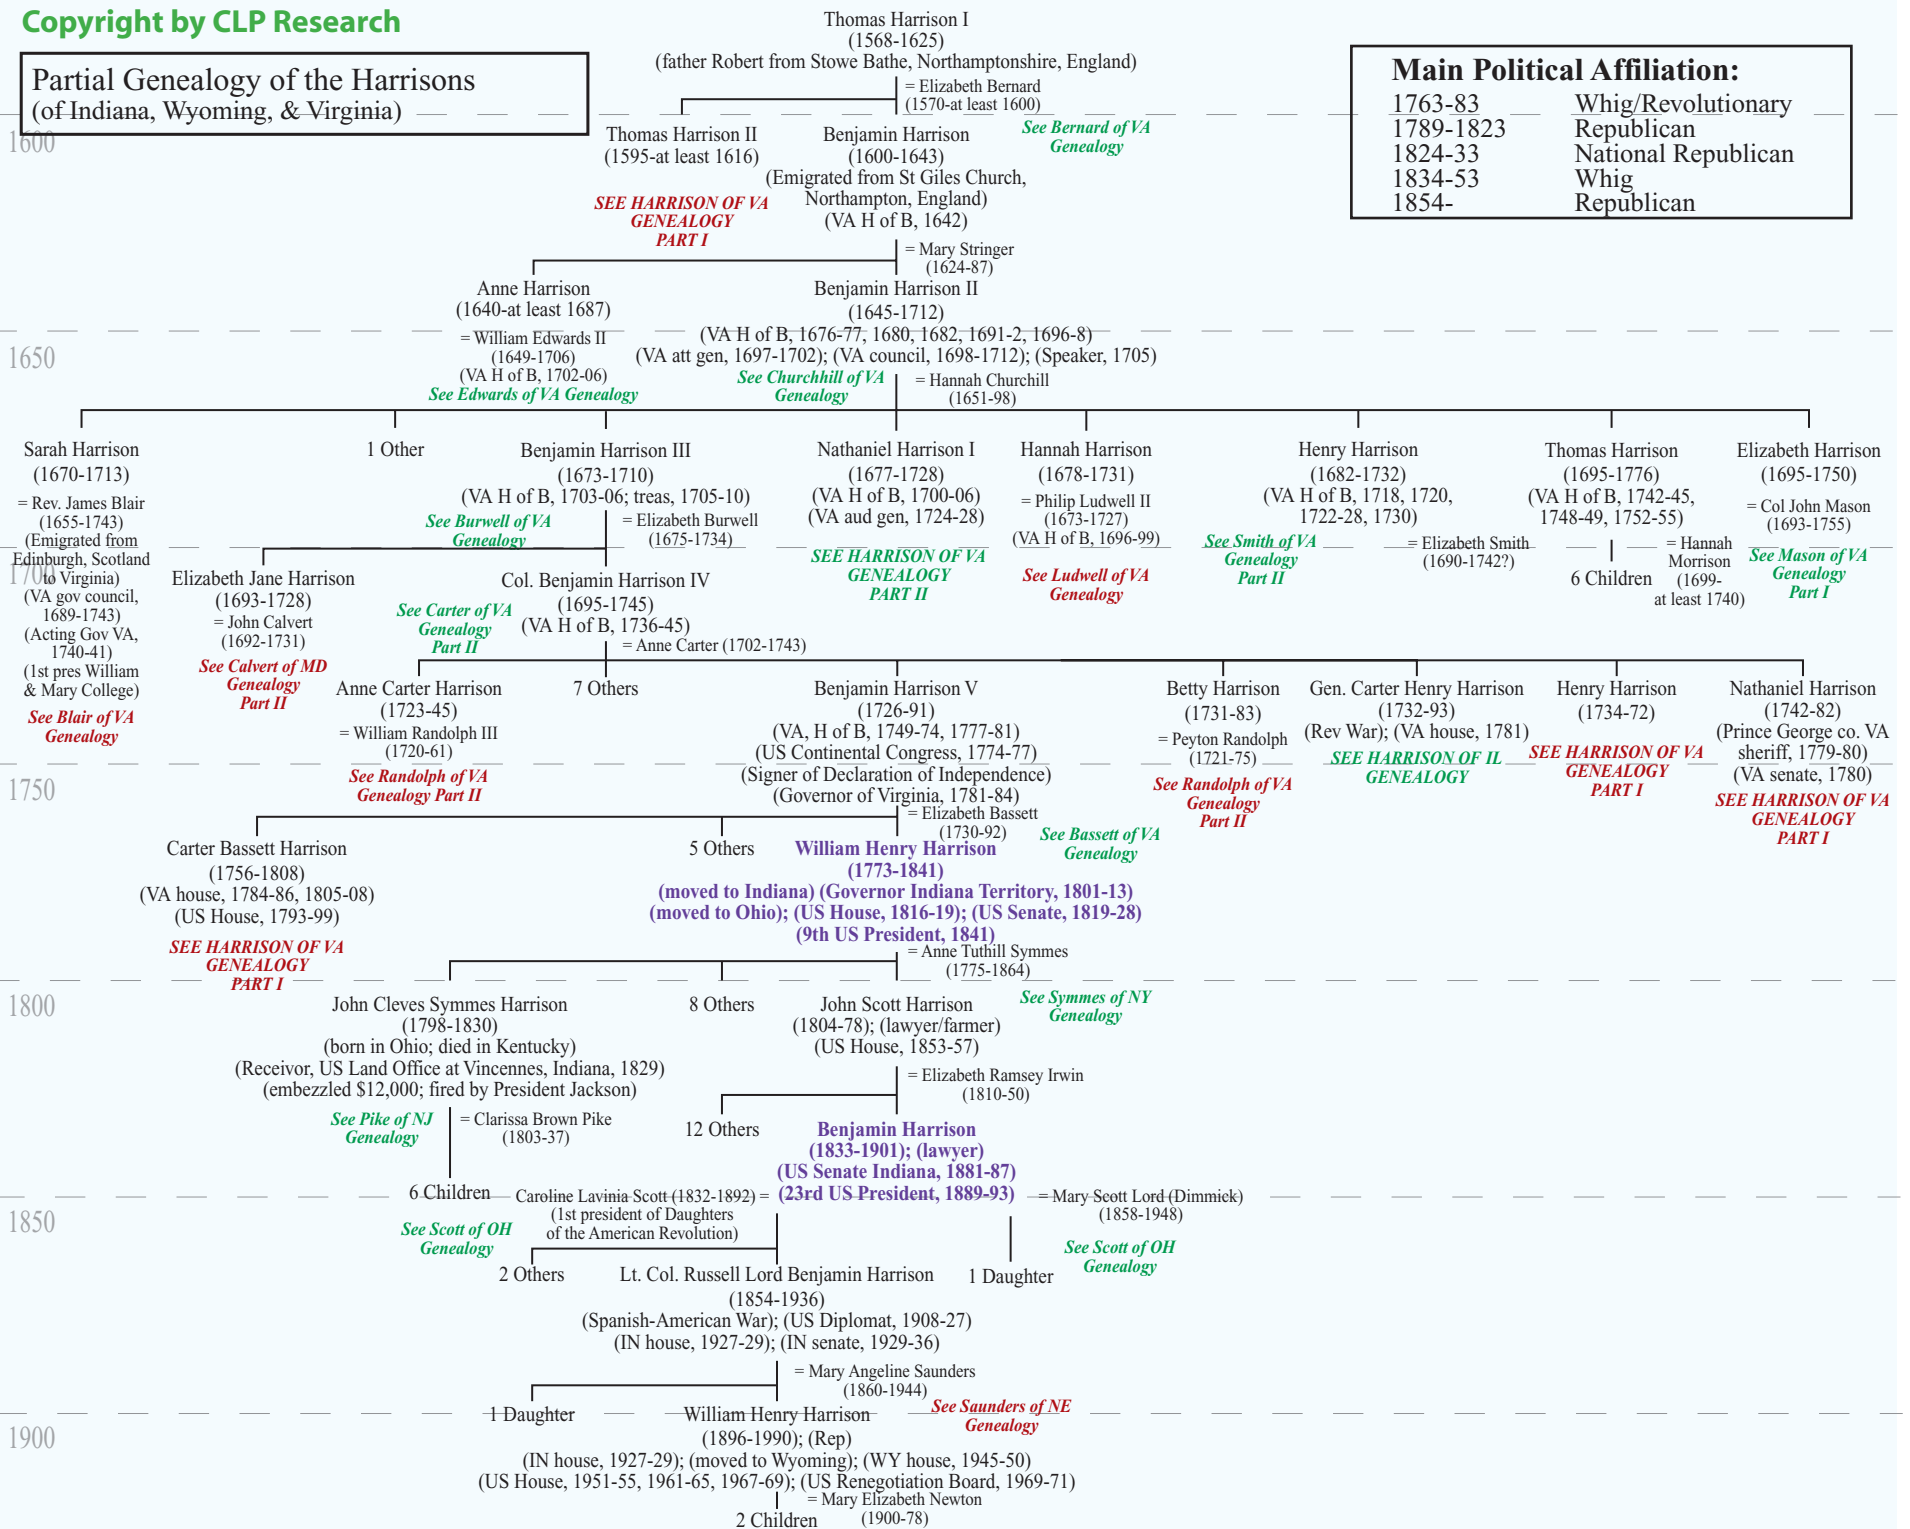

**Partial Genealogy of the Harrisons**  
(of Indiana, Wyoming, & Virginia)

Main Political Affiliation:	
1763-83	Whig/Revolutionary
1789-1823	Republican
1824-33	National Republican
1834-53	Whig
1854-	Republican

1600

1650

1750

1800

1850

1900