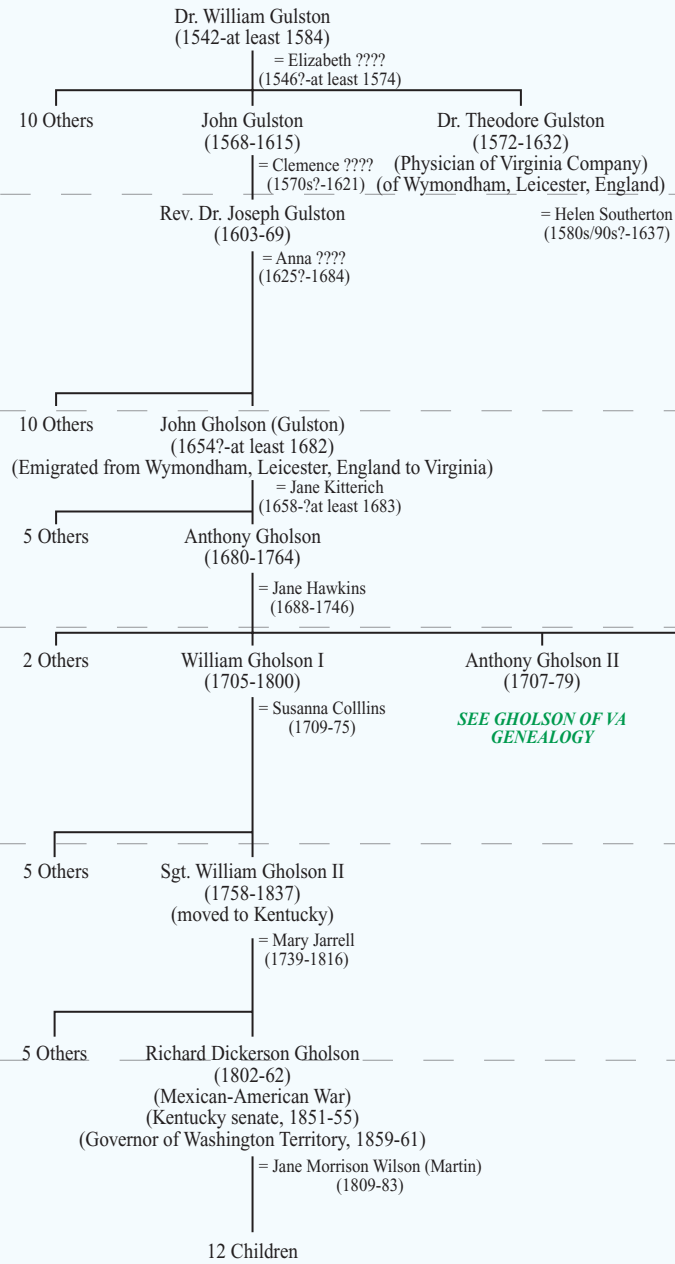

Partial Genealogy of the Gholsons
(of Washington & Kentucky)

Main Political Affiliation:	
1763-83	Whig/Revolutionary
1789-1823	Republican
1824-33	National Republican
1834-53	Democrat
1854-	Democrat

1600

1650

1700

1750

1800

1850

1900

SEE GHOLSON OF VA GENEALOGY

SEE GHOLSON OF VA GENEALOGY & GHOLSON OF MS GENEALOGY & GHOLSON OF OH GENEALOGY