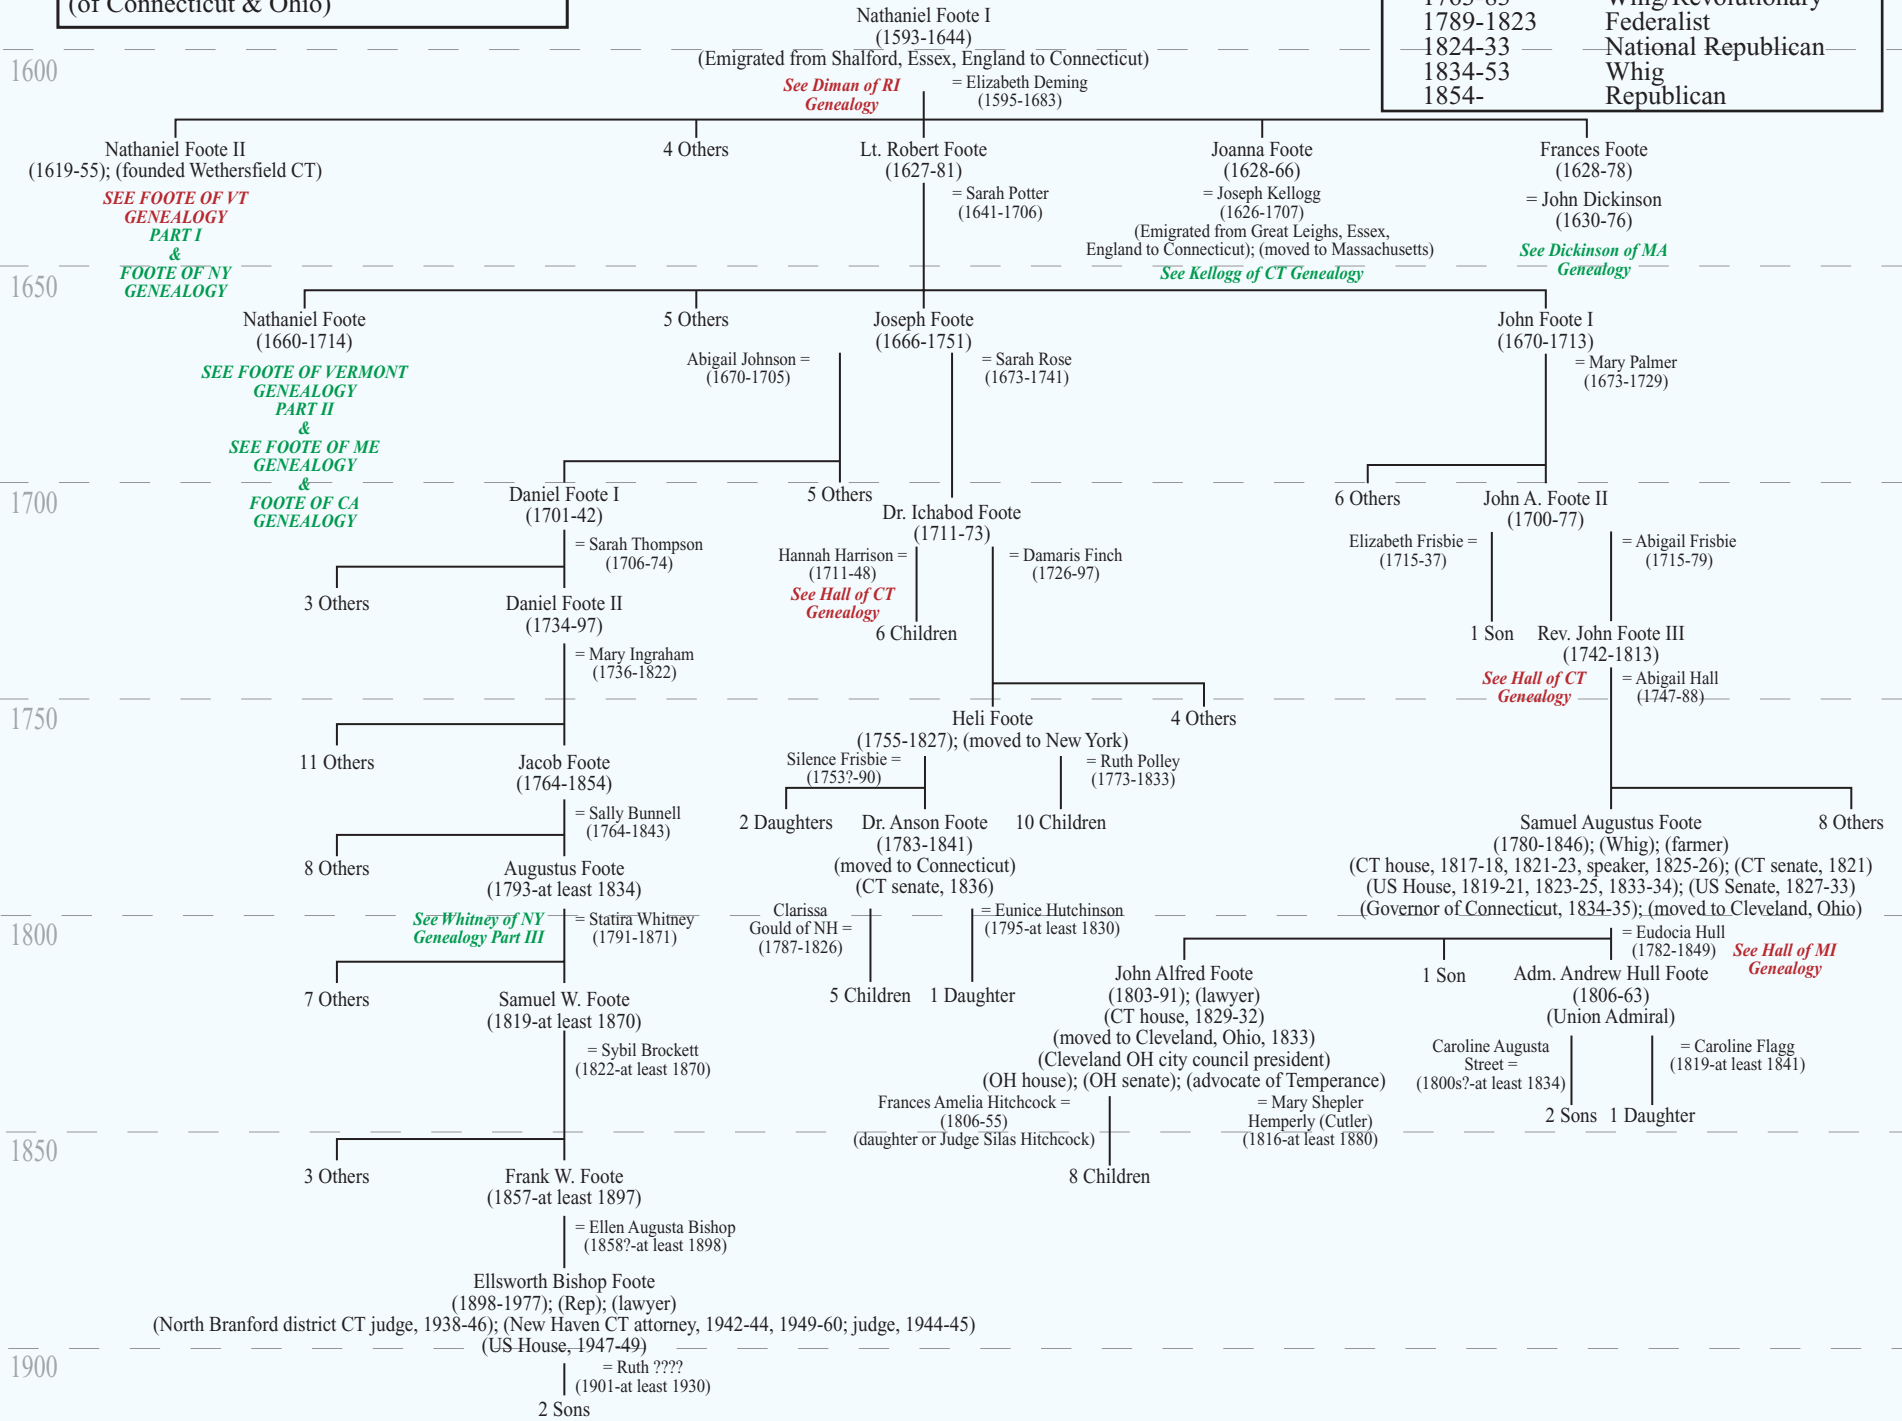

Partial Genealogy of the Footes
(of Connecticut & Ohio)

Main Political Affiliation:	
1763-83	Whig/Revolutionary
1789-1823	Federalist
1824-33	National Republican
1834-53	Whig
1854-	Republican

1600

1650

1700

1750

1800

1850

1900

SEE FOOTE OF VT GENEALOGY PART I & FOOTE OF NY GENEALOGY

SEE FOOTE OF VERMONT GENEALOGY PART II & SEE FOOTE OF ME GENEALOGY & FOOTE OF CA GENEALOGY

See Whitney of NY Genealogy Part III

See Diman of RI Genealogy

See Kellogg of CT Genealogy

See Dickinson of MA Genealogy

See Hall of CT Genealogy

See Hall of CT Genealogy

See Hall of MI Genealogy