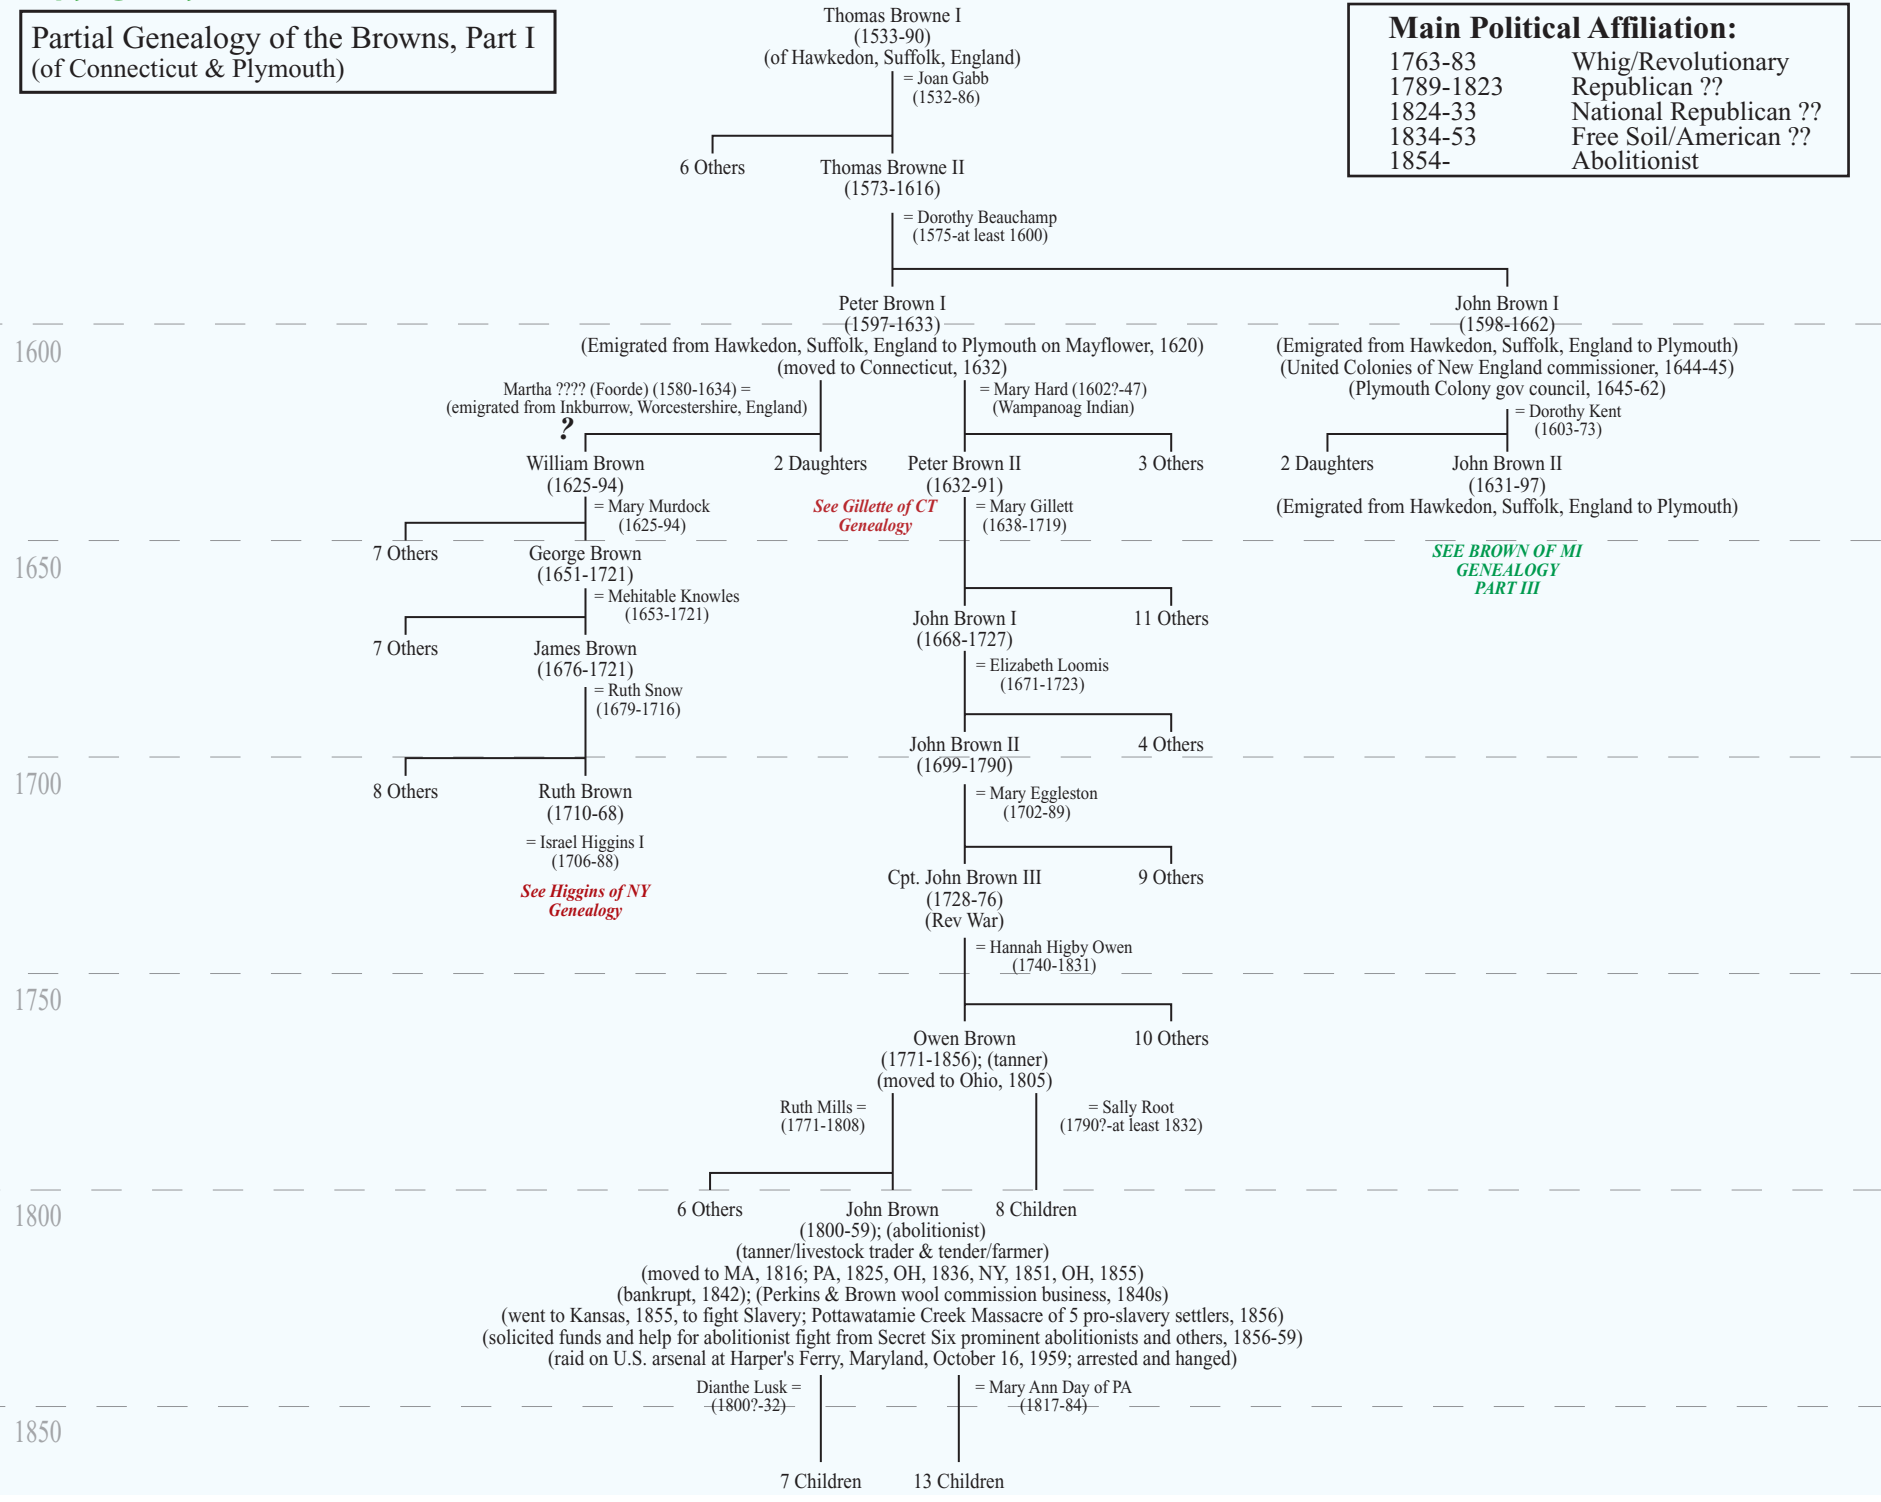

Partial Genealogy of the Browns, Part I
(of Connecticut & Plymouth)

Main Political Affiliation:	
1763-83	Whig/Revolutionary
1789-1823	Republican ??
1824-33	National Republican ??
1834-53	Free Soil/American ??
1854-	Abolitionist

SEE BROWN OF MI GENEALOGY PART III

See Gillette of CT Genealogy

See Higgins of NY Genealogy