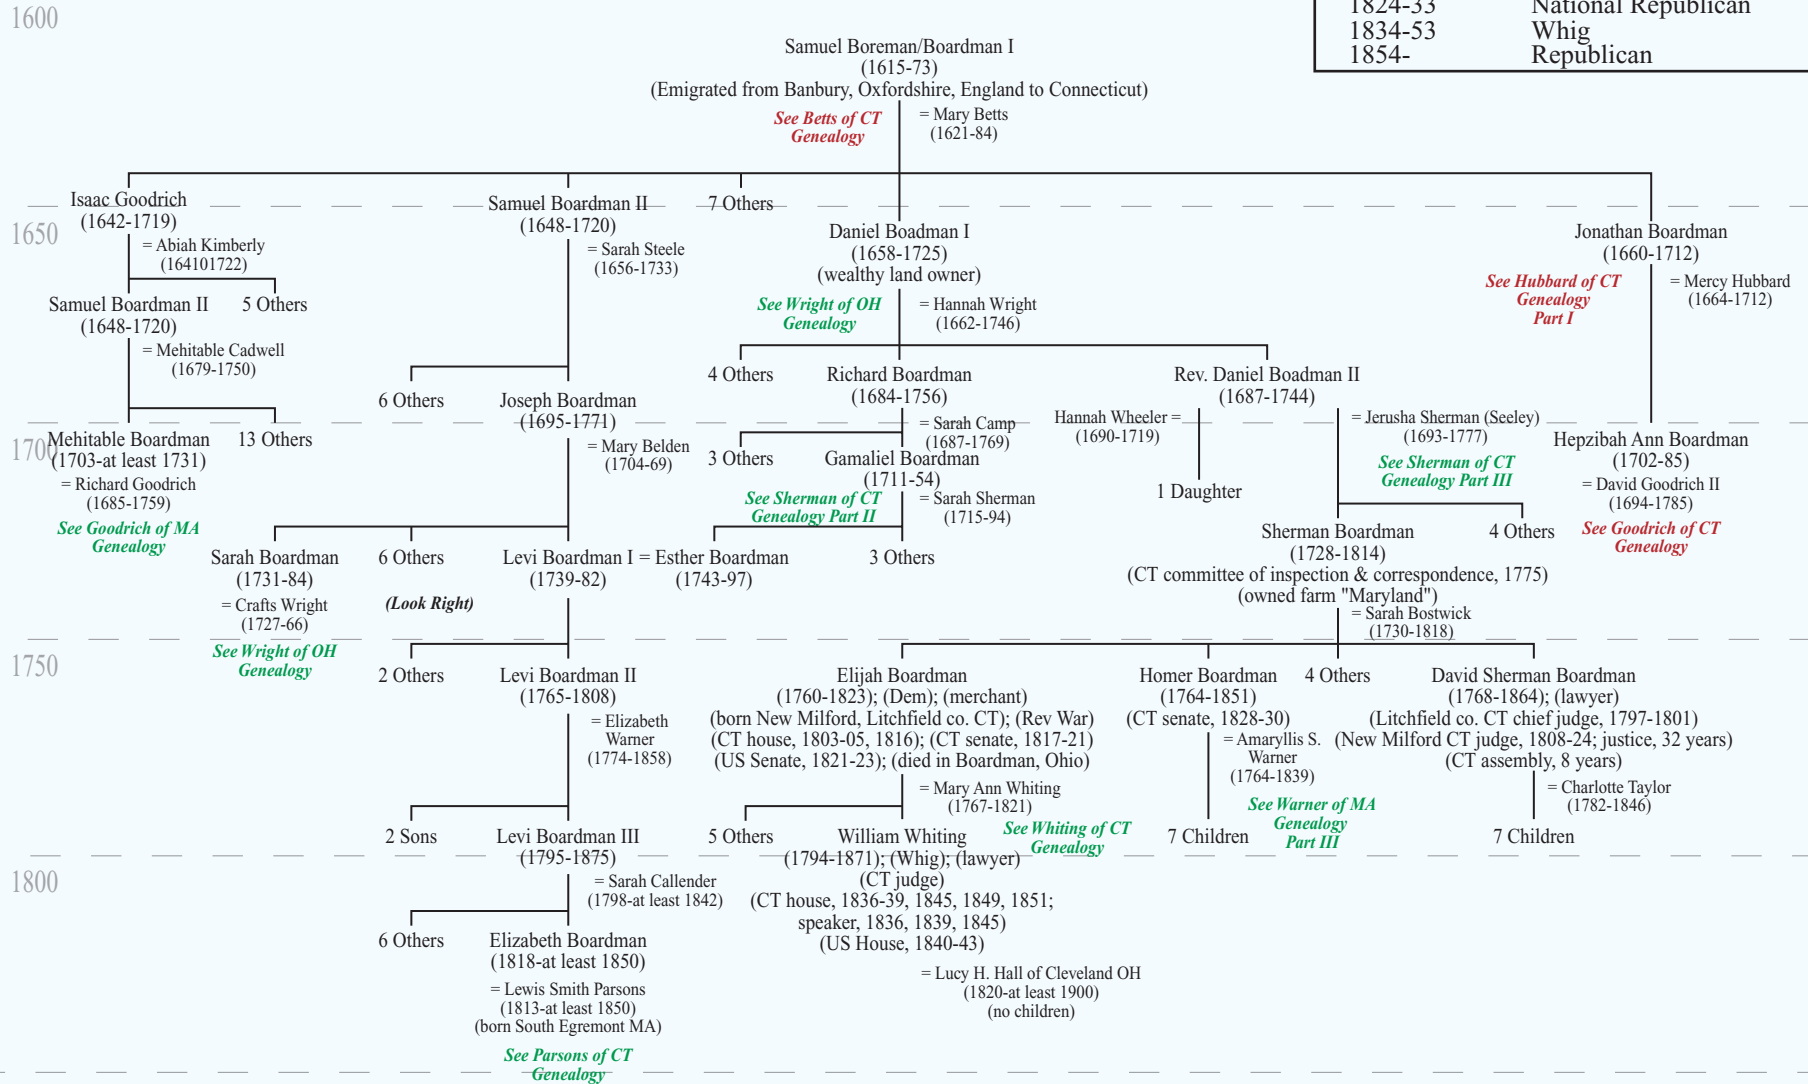

Partial Genealogy of the Boardmans
(of Connecticut)

Main Political Affiliation:

1763-83	Whig/Revolutionary
1789-1823	Republican
1824-33	National Republican
1834-53	Whig
1854-	Republican

1850

1900