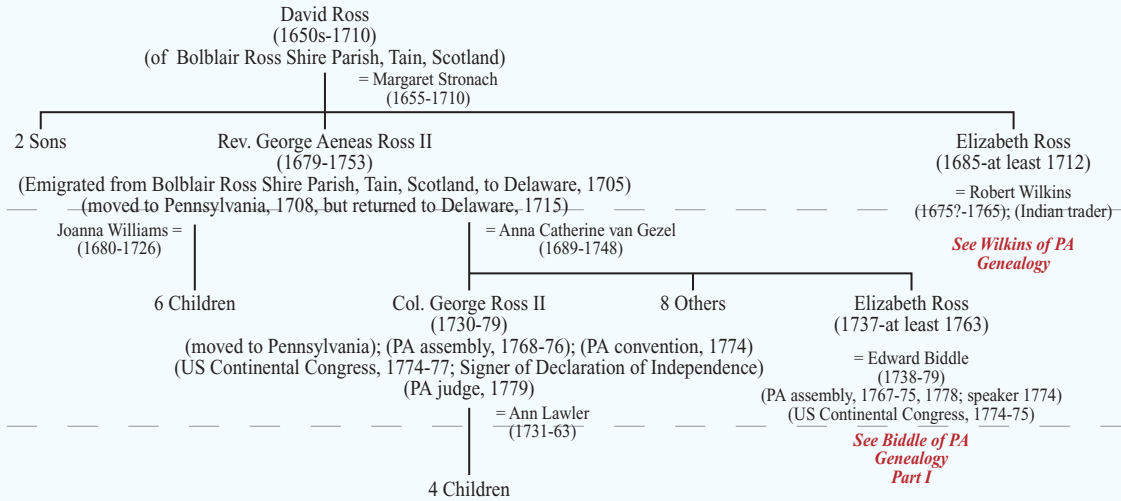

Partial Genealogy of the Rosses, Part I
(of Pennsylvania)

Main Political Affiliation:
 1763-83 Whig/Revolutionary
 1789-1823
 1824-33
 1834-53
 1854-

1600

I

1650

1700

1750

1800

1850

1900