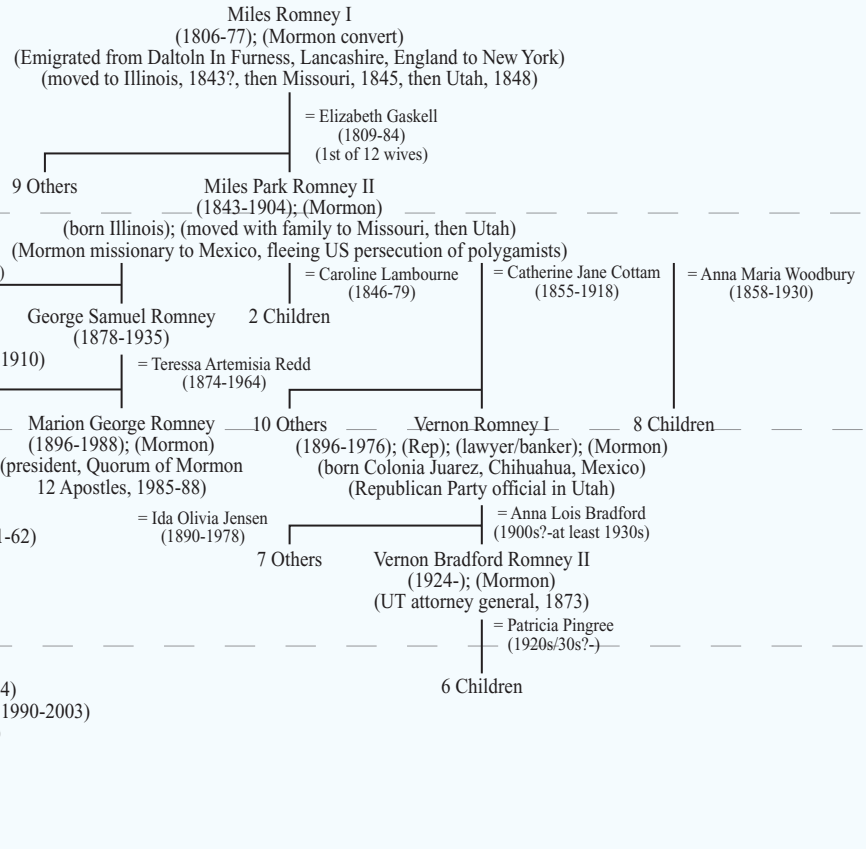

## Partial Genealogy of the Romneys (of Michigan, Utah, & Massachusetts)

### Main Political Affiliation:

1763-83  
 1789-1823  
 1824-33  
 1834-53  
 1854- Republican

1750

1800

1850

1900

1950

2000

See Pratt of UT Genealogy