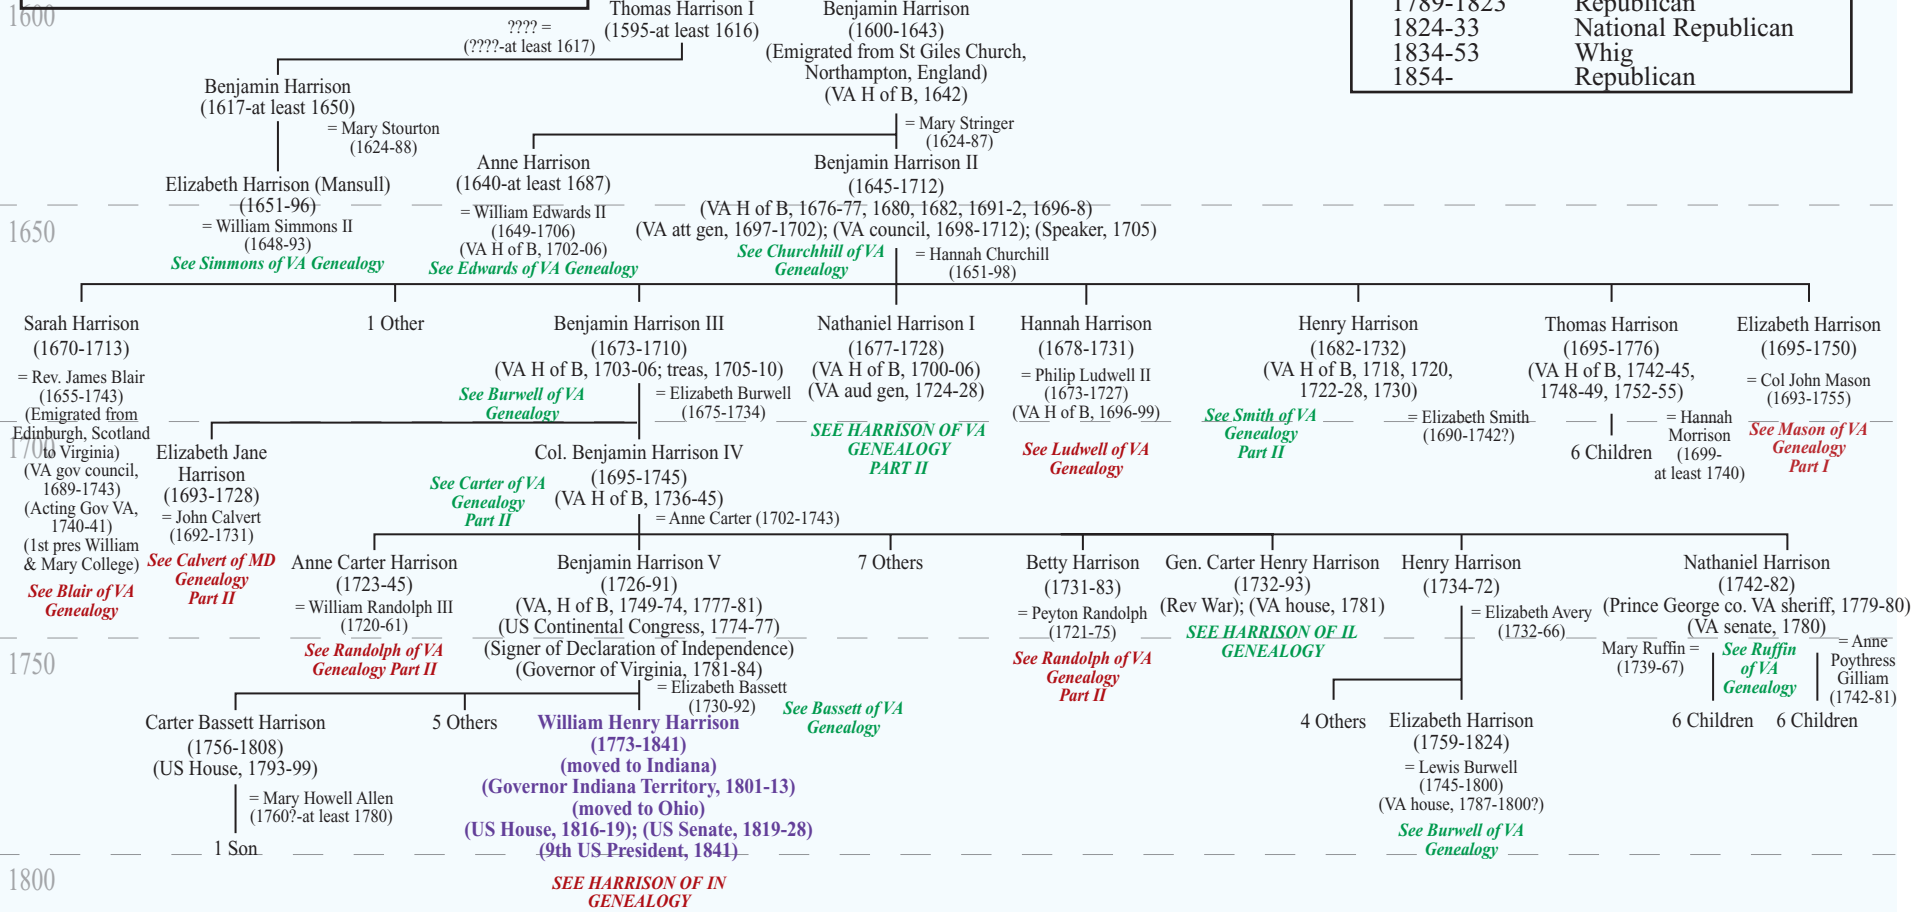

Partial Genealogy of the Harrisons, Part I
(of Virginia, Indiana, & Ohio)

I Thomas Harrison I
(1568-1625)

See Bernard of VA Genealogy

Main Political Affiliation:	
1763-83	Whig/Revolutionary
1789-1823	Republican
1824-33	National Republican
1834-53	Whig
1854-	Republican

1600

1650

1750

1800

1850

1900